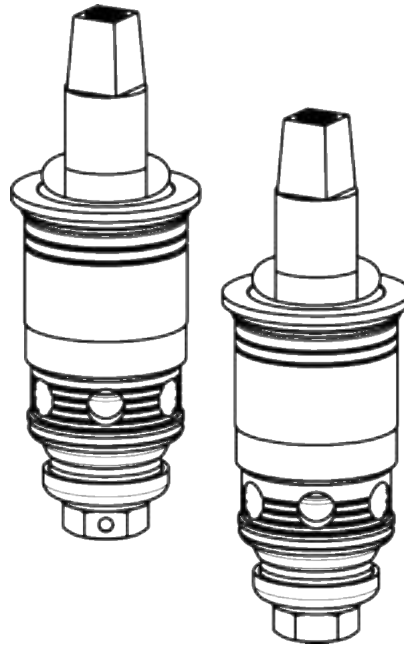

# Repair Parts

962-VOAABCP

Remote angle valve

**CHICAGO  
FAUCETS** 

a Geberit company

Slow compression operating cartridge  
**217-XTLHJKABNF**

2-1/2" cross handle  
**204-CWJKCP**