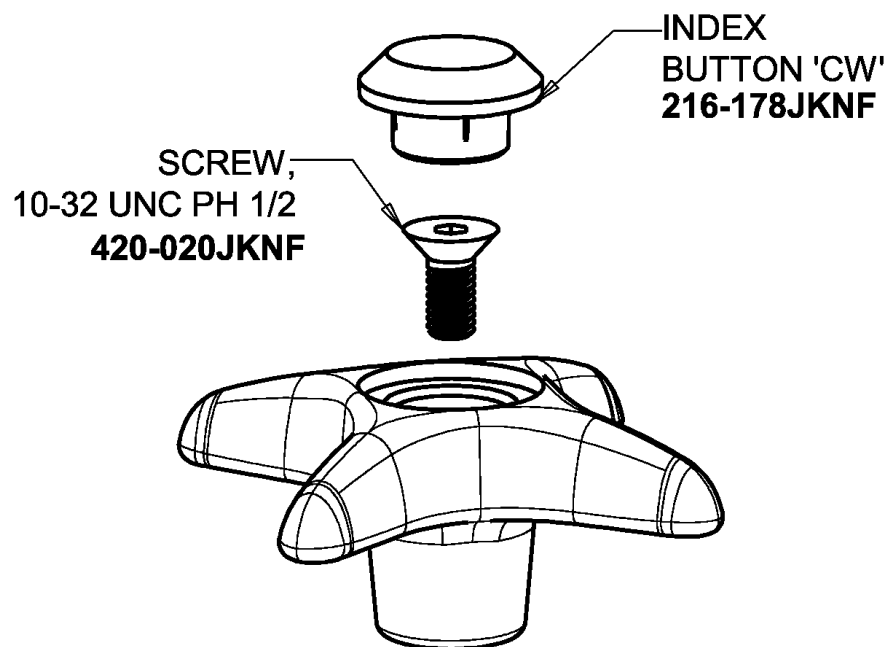

# Repair Parts

962-VOAABCP

Remote angle valve

**CHICAGO  
FAUCETS** 

a Geberit company

Slow compression operating cartridge  
**217-XTLHJKABNF**

2-1/2" cross handle  
**204-CWJKCP**