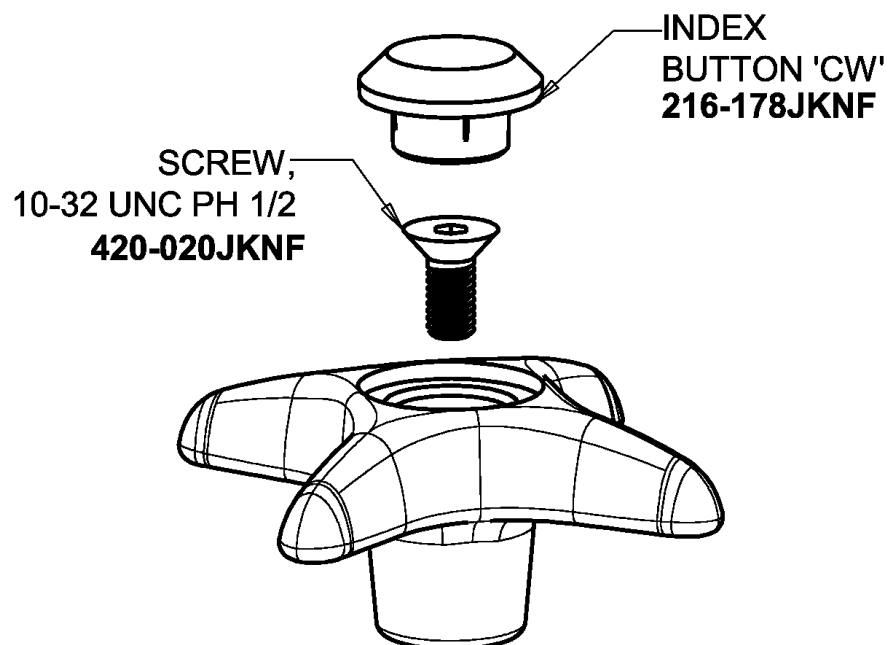

# Repair Parts

914-ABCP

Remote angle valve

**CHICAGO  
FAUCETS** 

a Geberit company

Slow compression operating cartridge  
**217-XTLHJKABNF**

2-1/2" cross handle  
**204-CWJKCP**