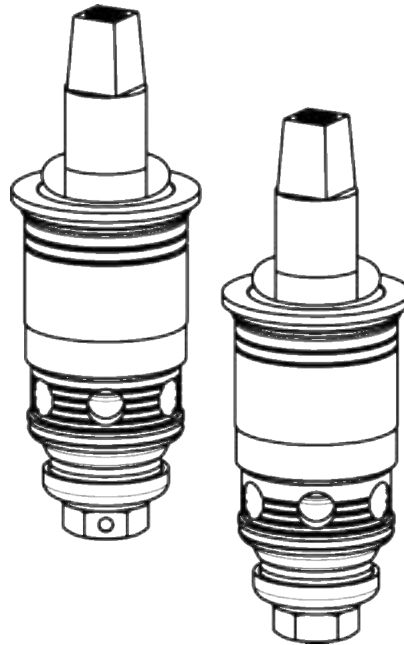

# Repair Parts

914-ABCP

Remote angle valve

**CHICAGO  
FAUCETS** 

a Geberit company

Slow compression operating cartridge  
**217-XTLHJKABNF**

2-1/2" cross handle  
**204-CWJKCP**