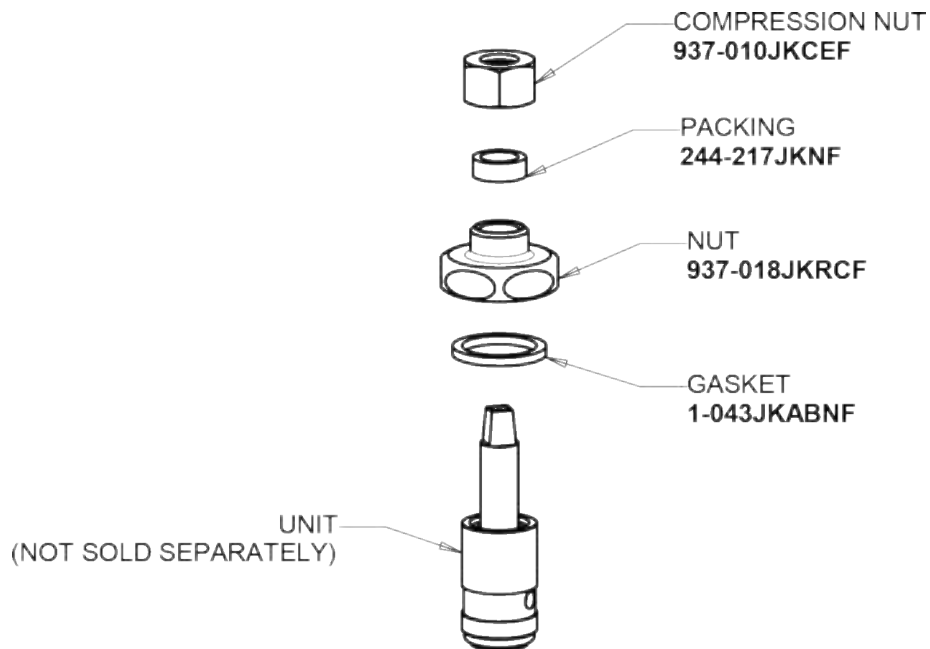

# Repair Parts

913-LHLEB

Remote angle valve

## Needle valve compression operating cartridge 962-XJKNF