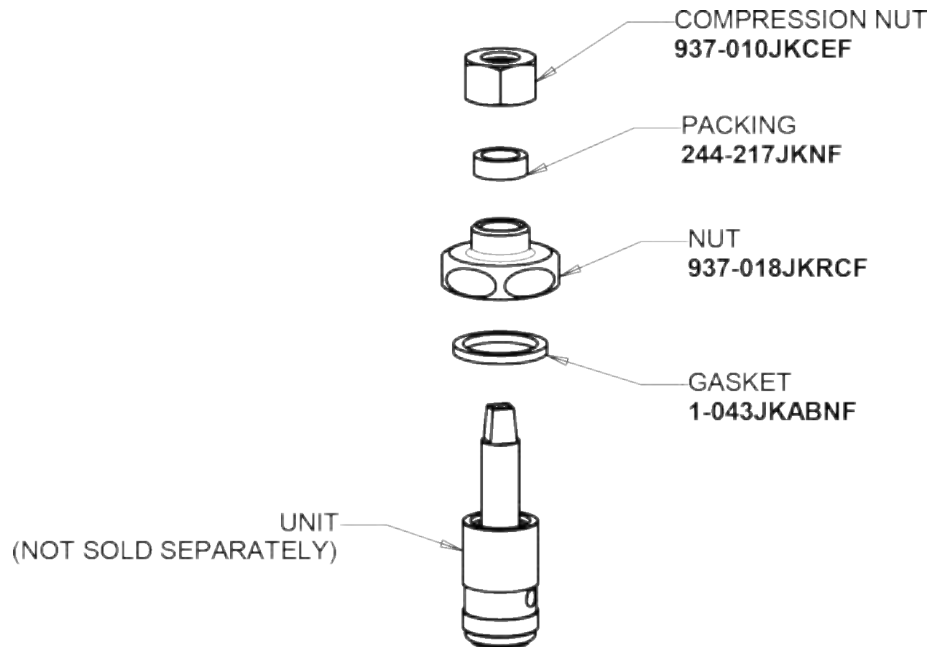

Repair Parts

913-LEB

Remote angle valve

Needle valve compression operating cartridge
962-XJKNF

For Technical Assistance:

Phone: 800-TEC-TRUE (832-8783)

Email: techsupport.us@chicagofaucets.com

2100 South Clearwater Drive