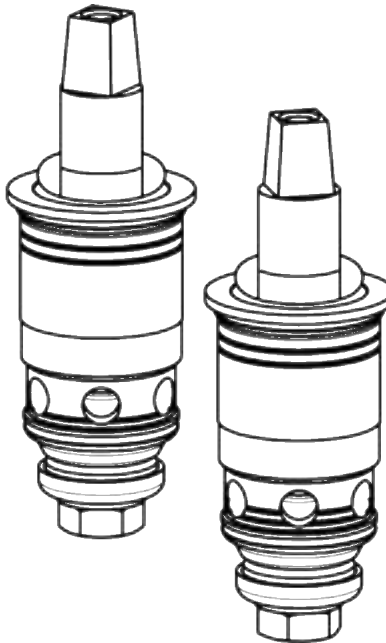

# Repair Parts

860-VOAB

Single-hole wall-mounted pot and kettle filler

**CHICAGO  
FAUCETS** 

a Geberit company

Quaturn™ compression operating cartridge  
**1-099XTJKABNF**

2-3/8" lever handle  
**369-COLDJKCP**