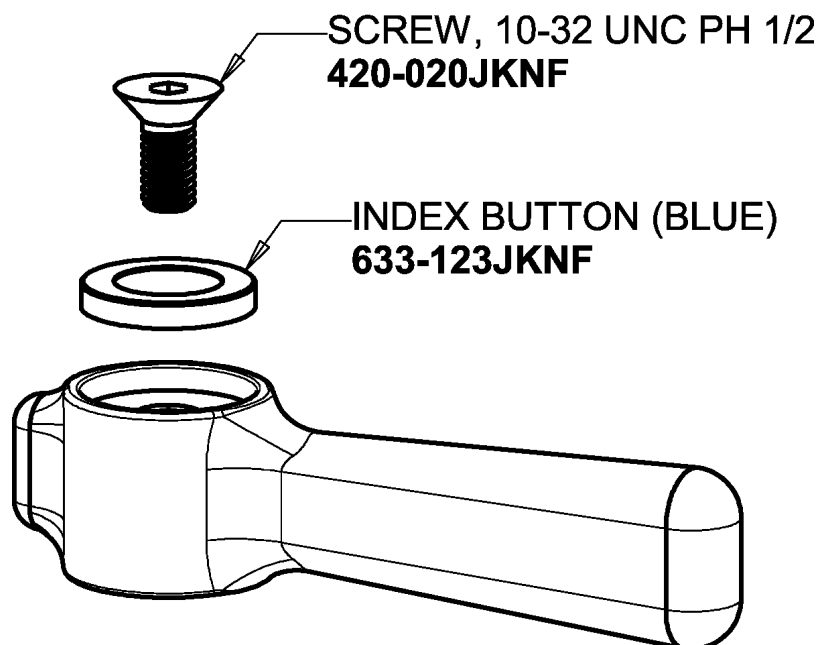

# Repair Parts

860-VOAB

Single-hole wall-mounted pot and kettle filler

**CHICAGO  
FAUCETS** 

a Geberit company

Quaturn™ compression operating cartridge  
**1-099XTJKABNF**

2-3/8" lever handle  
**369-COLDJKCP**