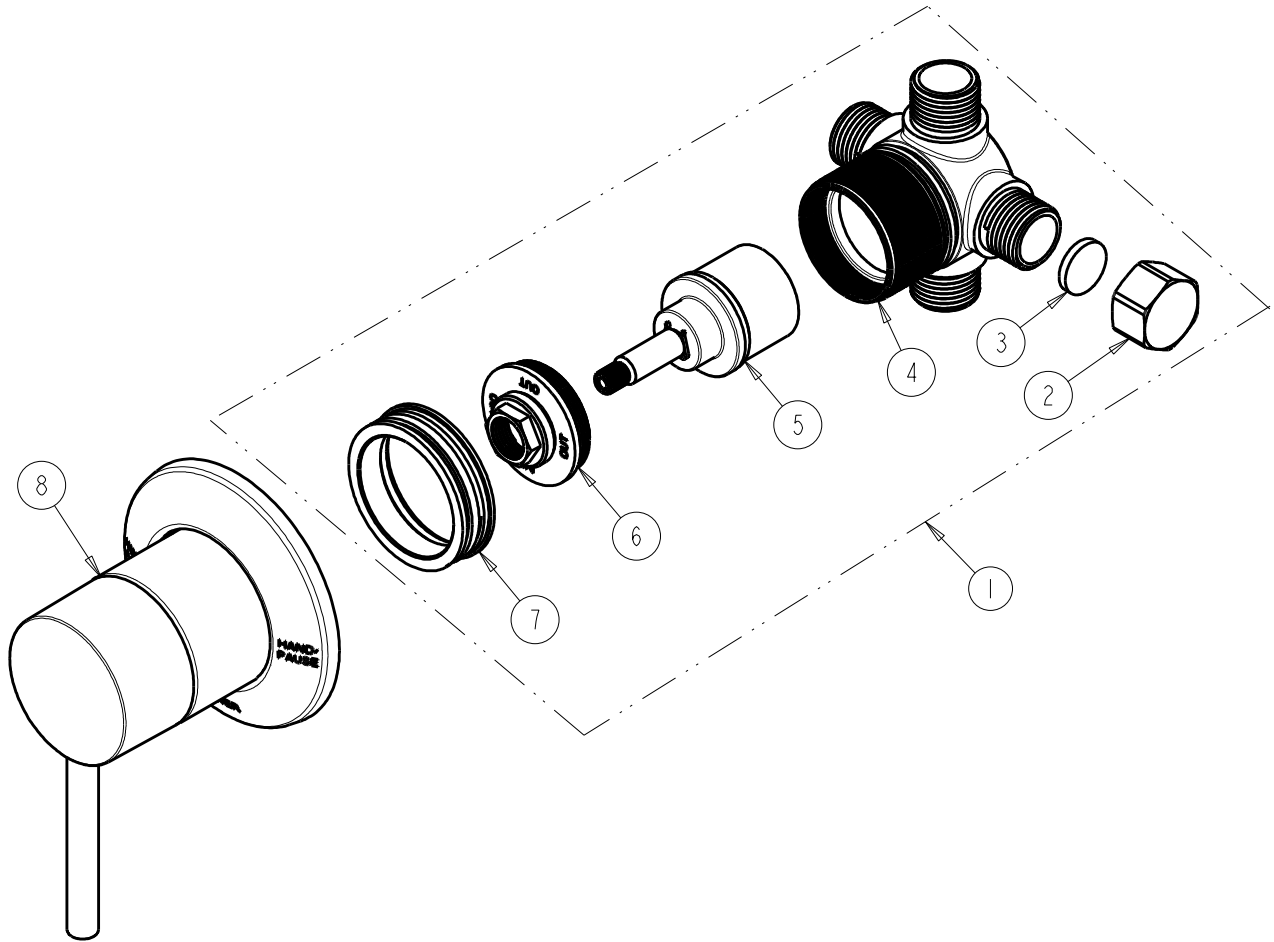

BY: SID DATE: 12-02-14

CHK: *AK* REV:

FITTING NO.

763-CP

SUBMITTED MODEL NO.

ITEM NO.

ITEM	PART NO.	DESCRIPTION
1	763-VONF	DIVERTER SHOWER VALVE ONLY
2	-----	CAP NUT
3	-----	GASKET
4	-----	VALVE BODY
5	763-XJKNF	3 WAY DIVERTER CARTRIDGE
6	-----	NUT, CARTRIDGE
7	-----	DIVERTER SLEEVE
8	-----	EXTERIOR TRIM KIT PARTS