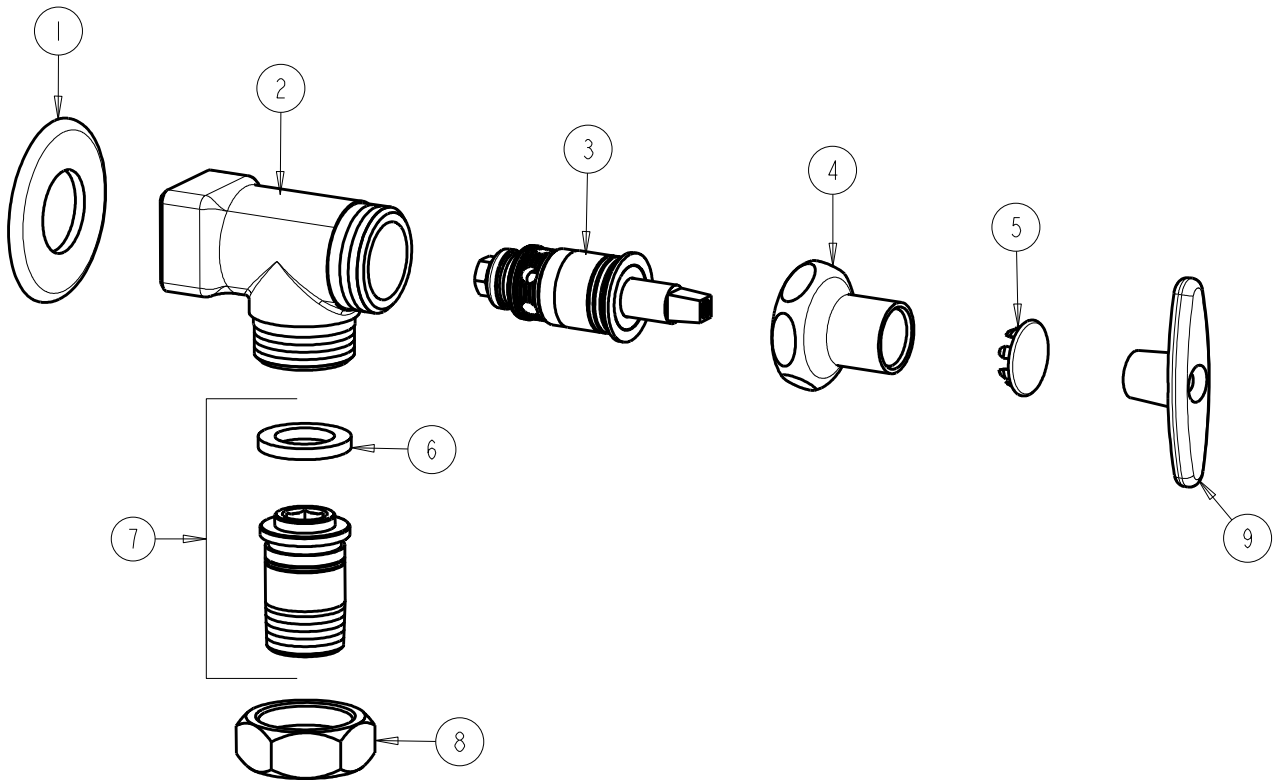

# REPAIR PARTS

BY: JAR    DATE: 10-25-11  
CHK:     REV:

FITTING NO.

**698-ABCP**

SUBMITTED MODEL NO.

ITEM NO.

ITEM	PART NO.	DESCRIPTION
1	417-019JKCP	FLANGE, 1.94 X .88 X .11
2	—	VALVE BODY (NOT SOLD SEPARATELY)
3	217-XTLHJKABNF	CARTRIDGE, SLO-COMPRESSION
4	1-246JKCP	NUT, CAP LOOSE KEY 1-1/8-18 UNEF
5	1-144JKCP	BUTTON
6	1-011JKNF	WASHER, .97 X .62 X .12
7	625-150KJKABRCF	TAILPIECE
8	625-045JKCP	NUT
9	293-006JKRCF	TEE HANDLE & SCREW