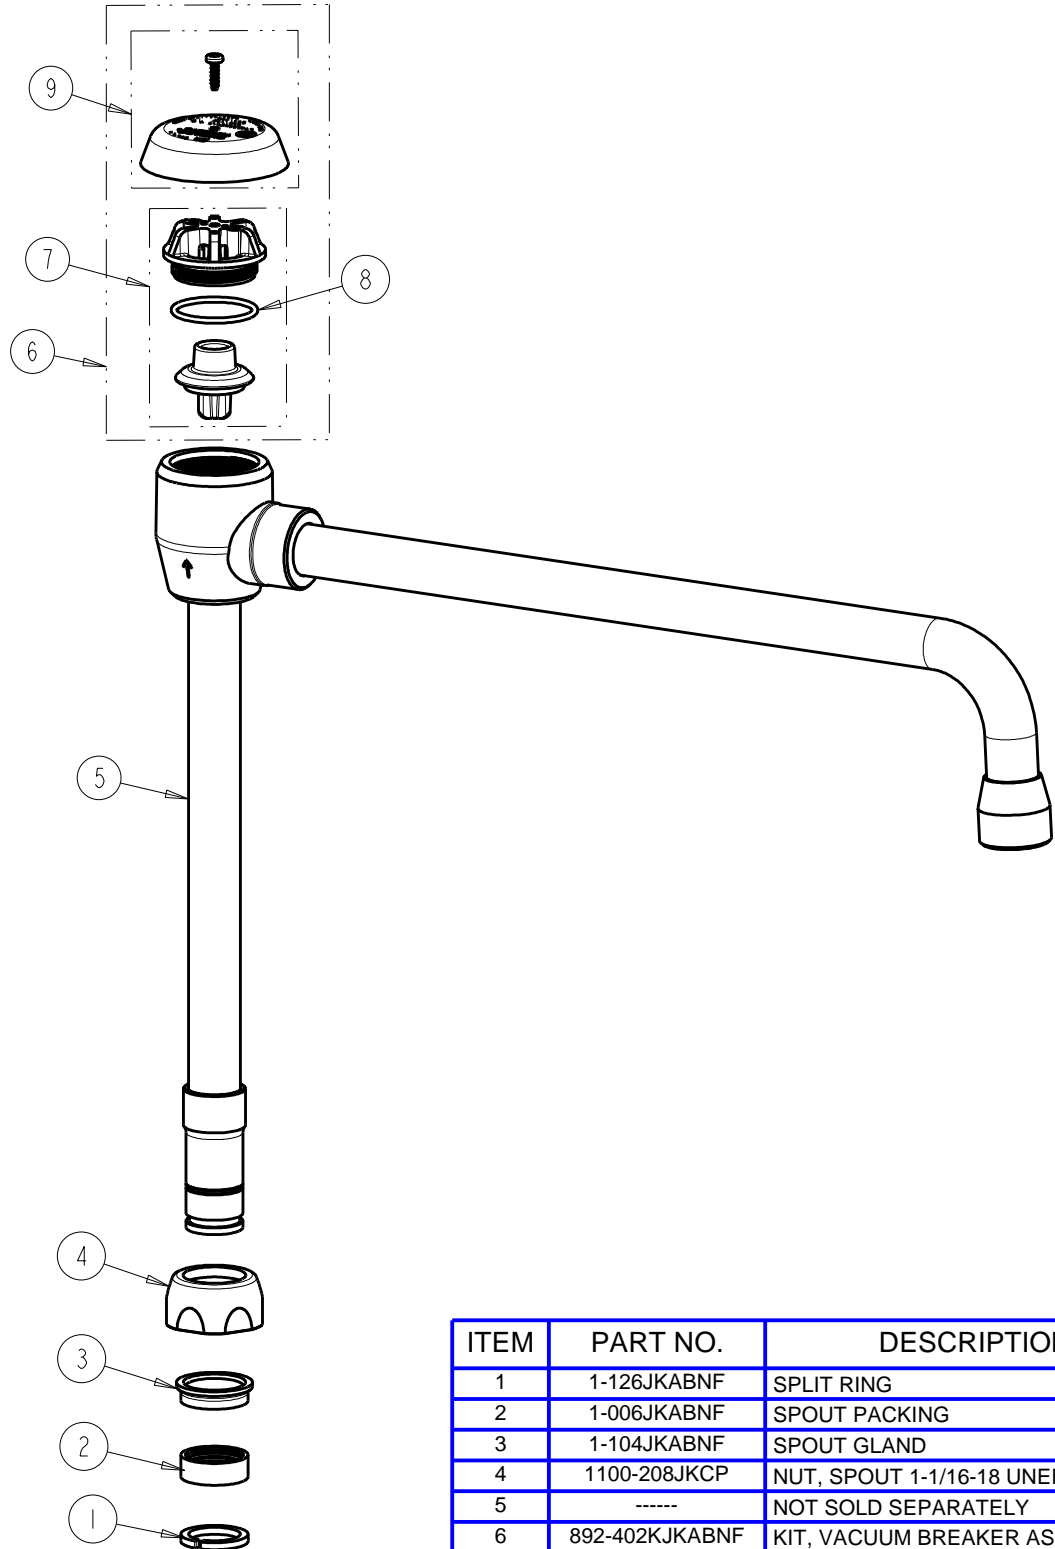

BY: SID DATE: 08-11-16

CHK: *AK* REV:

FITTING NO.

GN12BVBSWGJKABCP

SUBMITTED MODEL NO.

ITEM NO.

ITEM	PART NO.	DESCRIPTION
1	1-126JKABNF	SPLIT RING
2	1-006JKABNF	SPOUT PACKING
3	1-104JKABNF	SPOUT GLAND
4	1100-208JKCP	NUT, SPOUT 1-1/16-18 UNEF
5	-----	NOT SOLD SEPARATELY
6	892-402KJKABNF	KIT, VACUUM BREAKER ASSEMBLY
7	892-302KJKABNF	VACUUM BREAKER REPAIR KIT
8	80-007JKABNF	O RING 0.989 X .070
9	892-254JKCP	VACUUM BREAKER COVER w/SCREW