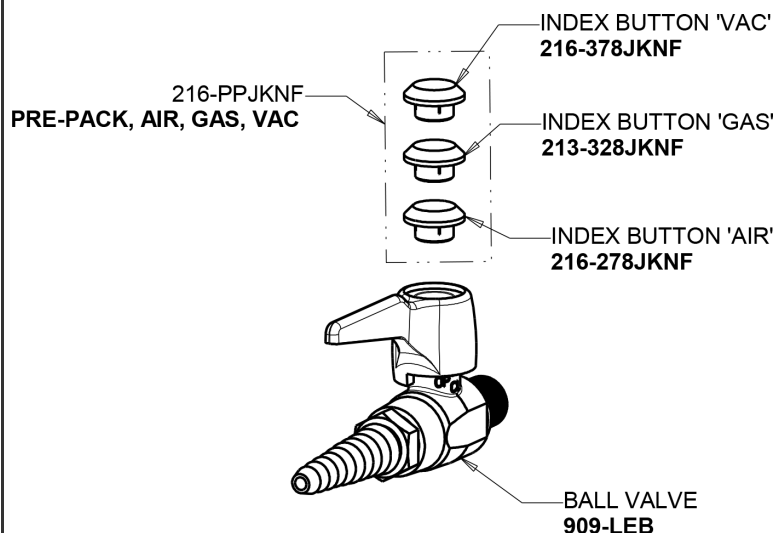

Repair Parts

982-WS909AGVCP

Turret with Two Ball Valves @ 90°

CHICAGO FAUCETS®

Geberit Group

Turret with Two Side Outlets at 90°

Base Parts:

Shank Assembly
957-003KJKABRBF

Ball Valve
909-AGVCP

For Technical Assistance:

Phone: 800-TEC-TRUE (832-8783)

Email: techsupport.us@chicagofaucets.com

2100 South Clearwater Drive

Des Plaines, IL 60018

Phone: 847-803-5000

chicagofaucets.com