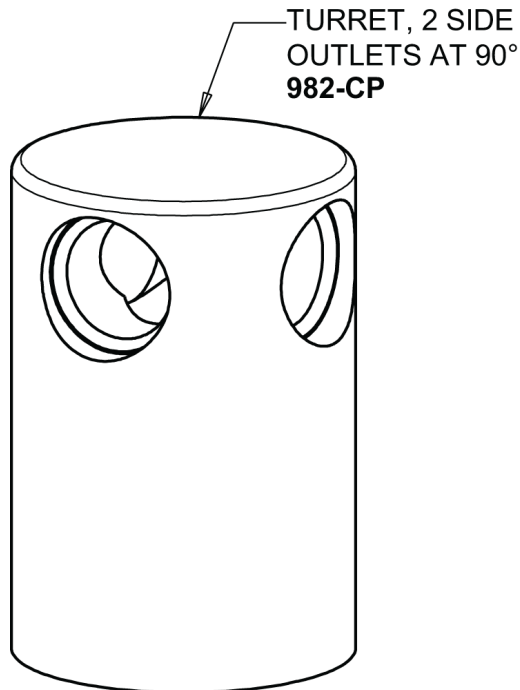

Repair Parts

982-WS909AGVCP

Turret with Two Ball Valves @ 90°

CHICAGO FAUCETS®

Geberit Group

Turret with Two Side Outlets at 90°

Base Parts:

Shank Assembly
957-003KJKABRBF