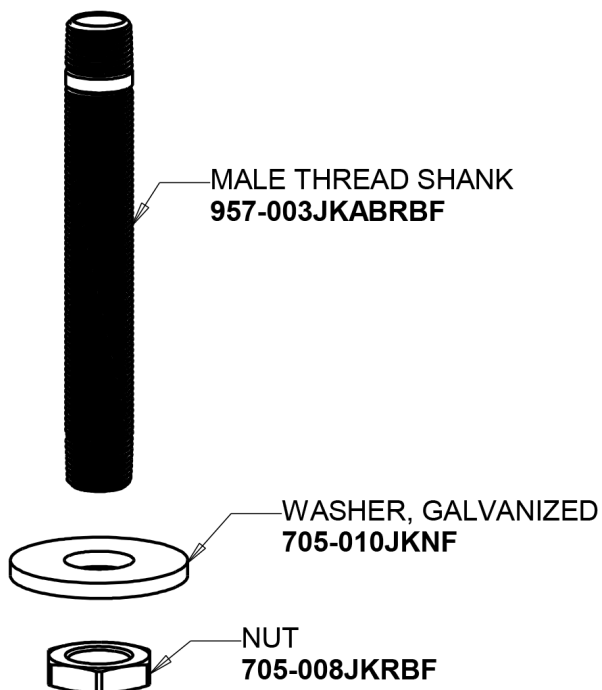

Repair Parts

982-WS909AGVCP

Turret with Two Ball Valves @ 90°

CHICAGO FAUCETS®

Geberit Group

Turret with Two Side Outlets at 90°

Base Parts:

Shank Assembly
957-003KJKABRBF

Ball Valve
909-AGVCP

For Technical Assistance:

Phone: 800-TEC-TRUE (832-8783)

Email: techsupport.us@chicagofaucets.com

2100 South Clearwater Drive

Des Plaines, IL 60018

Phone: 847-803-5000

chicagofaucets.com