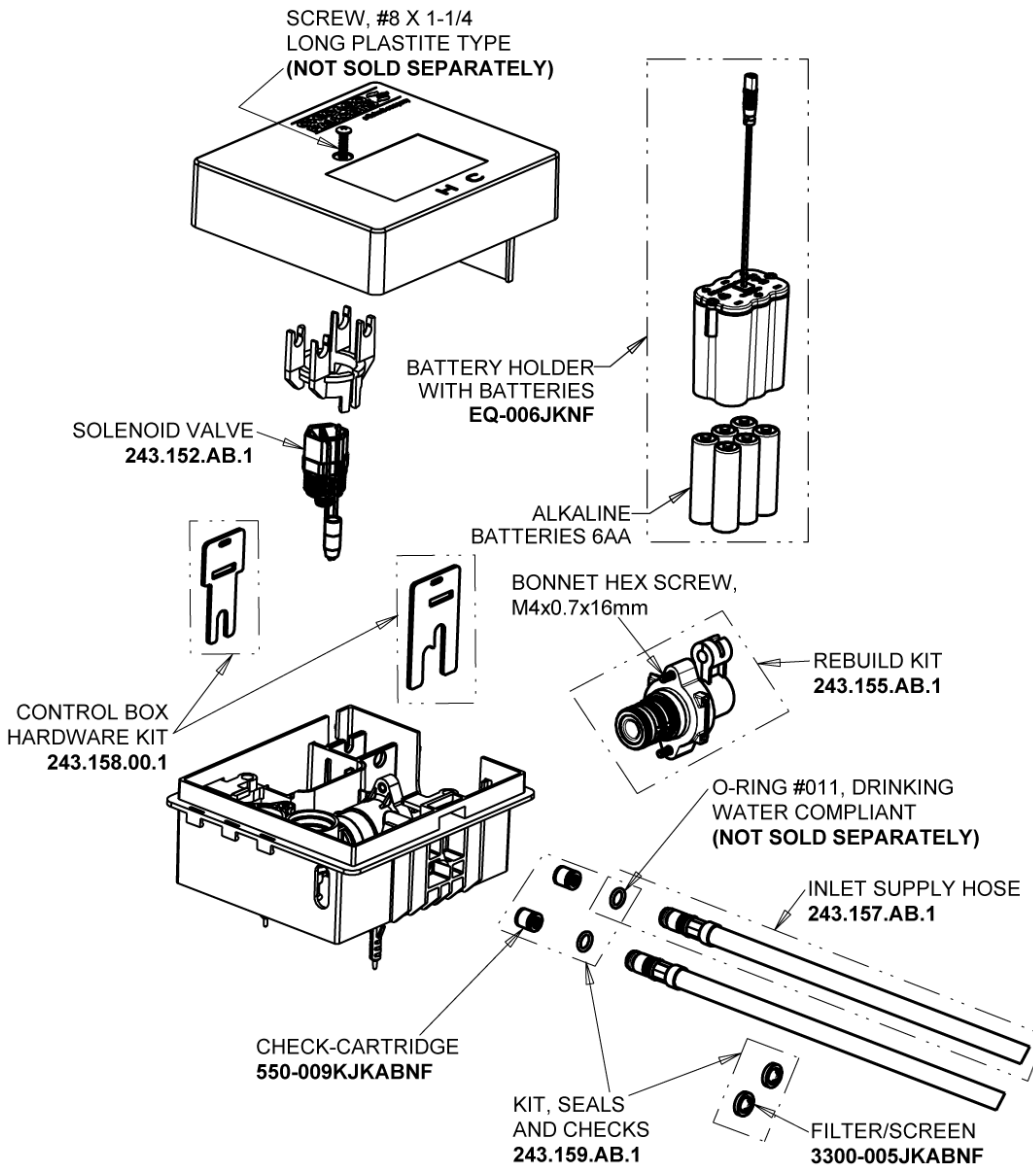

Repair Parts

EQ-A11A-12ABCP

EQ Curved Series Lavatory Sink Faucet with Hands-free Infrared Detection

CHICAGO FAUCETS®

Geberit Group

EQ-12KJKABNF EQ Control Box, Battery, Mechanical Mixer Base Parts:

Polished Chrome EQ Curved Spout, 0.5 GPM EQ-A11A-KJKABCP