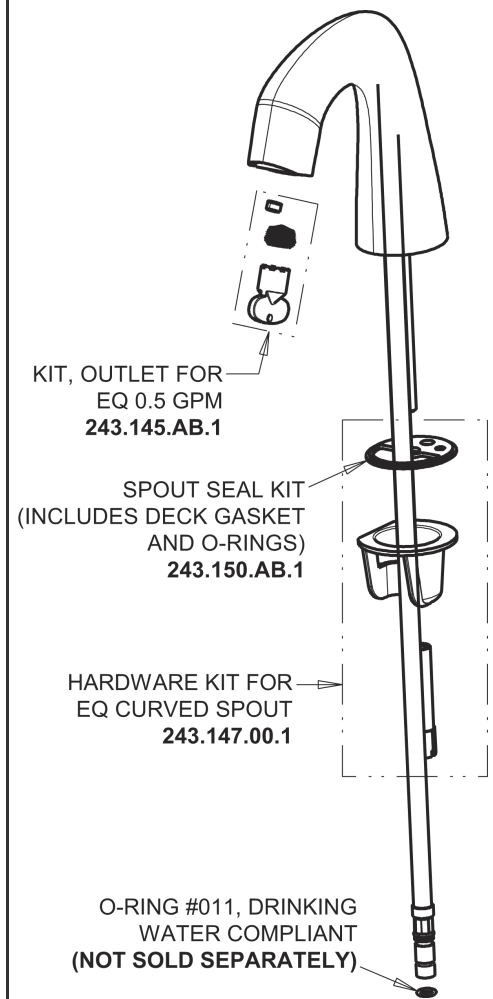

Repair Parts

EQ-A11A-12ABCP

EQ Curved Series Lavatory Sink Faucet with Hands-free Infrared Detection

CHICAGO FAUCETS®

Geberit Group

EQ-12KJKABNF EQ Control Box, Battery, Mechanical Mixer Base Parts:

Polished Chrome EQ Curved Spout, 0.5 GPM EQ-A11A-KJKABCP