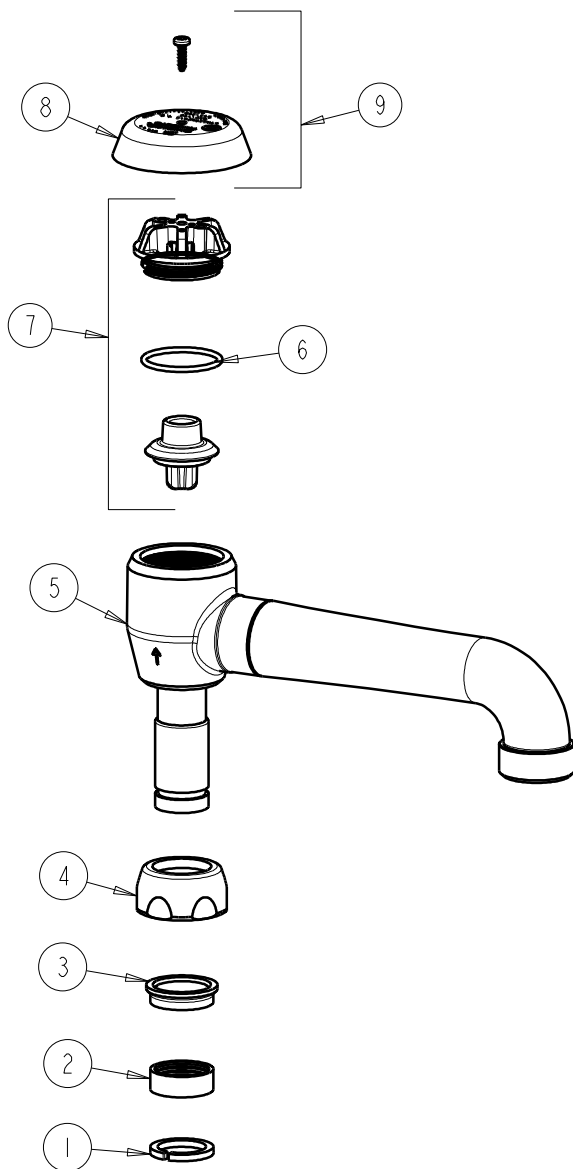

CHICAGO FAUCETS 

a Geberit company

2100 South Clearwater Drive
Des Plaines, IL 60018
Phone: 847-803-5000
Fax: 847-803-5454
www.chicagofaucets.com

REPAIR PARTS

BY: JAR DATE: 05-20-03

CHK: *JAR* REV: 11-05-09

FITTING NO.

L5VBJKCP

SUBMITTED MODEL NO.

ITEM NO.

FOR TECHNICAL ASSISTANCE
1-800-TEC-TRUE (1-800-832-8783)

ITEM	PART NO.	DESCRIPTION
1	1-126JKNF	SPLIT RING
2	1-006JKNF	SPOUT PACKING
3	1-104JKNF	SPOUT GLAND
4	1100-208JKCP	NUT, SPOUT 1-1/16-18 UNEF
5	---	BODY (NOT SOLD SEPARATELY)
6	80-007JKNF	O RING 0.989 X .070
7	892-302KJKNF	VACUUM BREAKER REPAIR KIT
8	---	VACUUM BREAKER COVER
9	892-254KJKCP	VACUUM BREAKER COVER w/SCREW