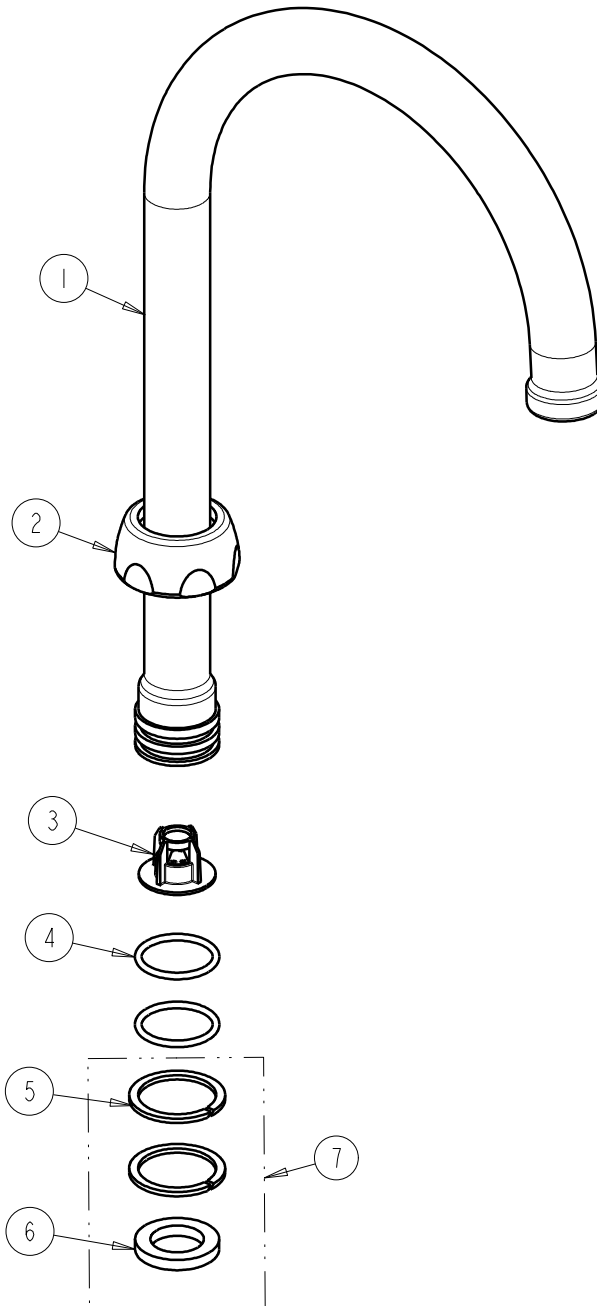

BY: JAR DATE: 02-15-10

CHK: *JAR* REV: 03-26-10

FITTING NO.

GN2FCJKCP

SUBMITTED MODEL NO.

ITEM NO.

ITEM	PART NO.	DESCRIPTION
1	—	TUBE SPOUT (PLAIN END)
2	1100-208JKCP	NUT, SPOUT 1-1/16-18 UNEF
3	50-043KJKNF	FLOW CONTROL 1.5 GPM
4	50-035JKNF	O RING 0.739 X .070
5	50-036JKNF	SPLIT WASHER
6	340-004JKNF	CELCON WASHER
7	225-TJKNF	KIT, BAG WASHERS