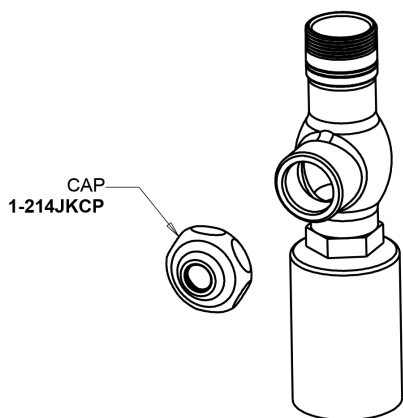

Repair Parts

985-BCP

Turret with Single Inlet Cold Water Faucet

CHICAGO FAUCETS®

Geberit Group

Base Parts:

5-1/4" Rigid/Swing Gooseneck Spout GN2BJKABCP

Serrated Hose Nozzle E7JKCP

4-Arm Handle with 'CW' Index Button 204-CWJKCP

Slow-Compression Cartridge (left hand) 217-XTLHJKABNF

For Technical Assistance:

Phone: 800-TEC-TRUE (832-8783)

Email: techsupport.us@chicagofaucets.com

2100 South Clearwater Drive