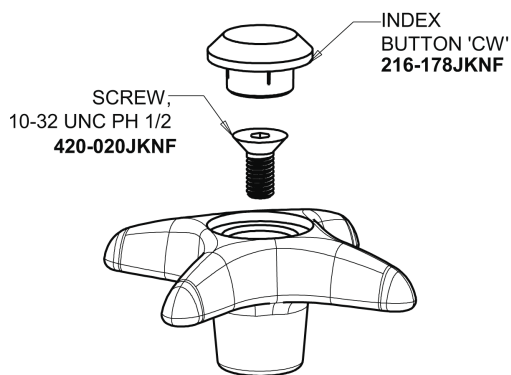

Repair Parts

985-BCP

Turret with Single Inlet Cold Water Faucet

CHICAGO FAUCETS®

Geberit Group

Base Parts:

5-1/4" Rigid/Swing Gooseneck Spout GN2BJKABCP

Serrated Hose Nozzle E7JKCP

4-Arm Handle with 'CW' Index Button 204-CWJKCP

Slow-Compression Cartridge (left hand) 217-XTLHJKABNF

For Technical Assistance:

Phone: 800-TEC-TRUE (832-8783)

Email: techsupport.us@chicagofaucets.com

2100 South Clearwater Drive