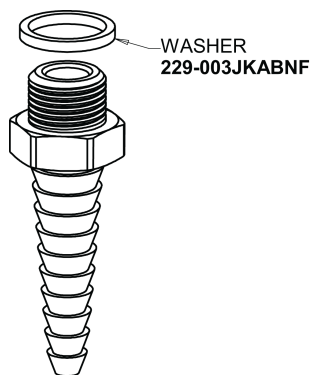

Repair Parts

985-BCP

Turret with Single Inlet Cold Water Faucet

CHICAGO FAUCETS®

Geberit Group

Base Parts:

5-1/4" Rigid/Swing Gooseneck Spout GN2BJKABCP

Serrated Hose Nozzle E7JKCP

4-Arm Handle with 'CW' Index Button 204-CWJKCP

Slow-Compression Cartridge (left hand) 217-XTLHJKABNF

For Technical Assistance:

Phone: 800-TEC-TRUE (832-8783)

Email: techsupport.us@chicagofaucets.com

2100 South Clearwater Drive