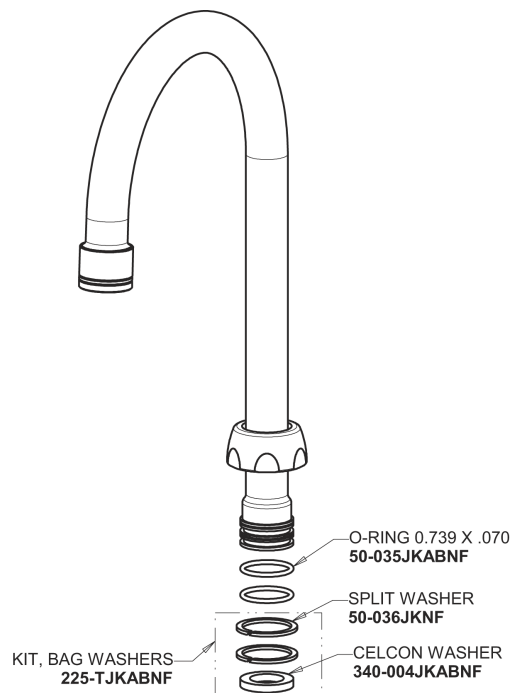

Repair Parts

985-BCP

Turret with Single Inlet Cold Water Faucet

CHICAGO FAUCETS®

Geberit Group

Base Parts:

5-1/4" Rigid/Swing Gooseneck Spout GN2BJKABCP

Serrated Hose Nozzle E7JKCP

4-Arm Handle with 'CW' Index Button 204-CWJKCP

Slow-Compression Cartridge (left hand) 217-XTLHJKABNF

For Technical Assistance:

Phone: 800-TEC-TRUE (832-8783)

Email: techsupport.us@chicagofaucets.com

2100 South Clearwater Drive