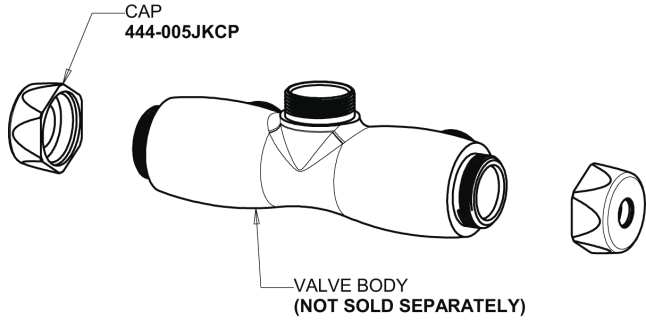

Repair Parts

923-H613XKCAB

Pre-Rinse Fitting with 613-A Adapta-Faucet

CHICAGO FAUCETS®

Geberit Group

Base Parts:

2-3/8" Lever Handle 369-PRJKCP

Ceramic 1/4-Turn Cartridge with Check Valve (pair) 1-099XKCJKABNF (right) 1-100XKCJKABNF (left)