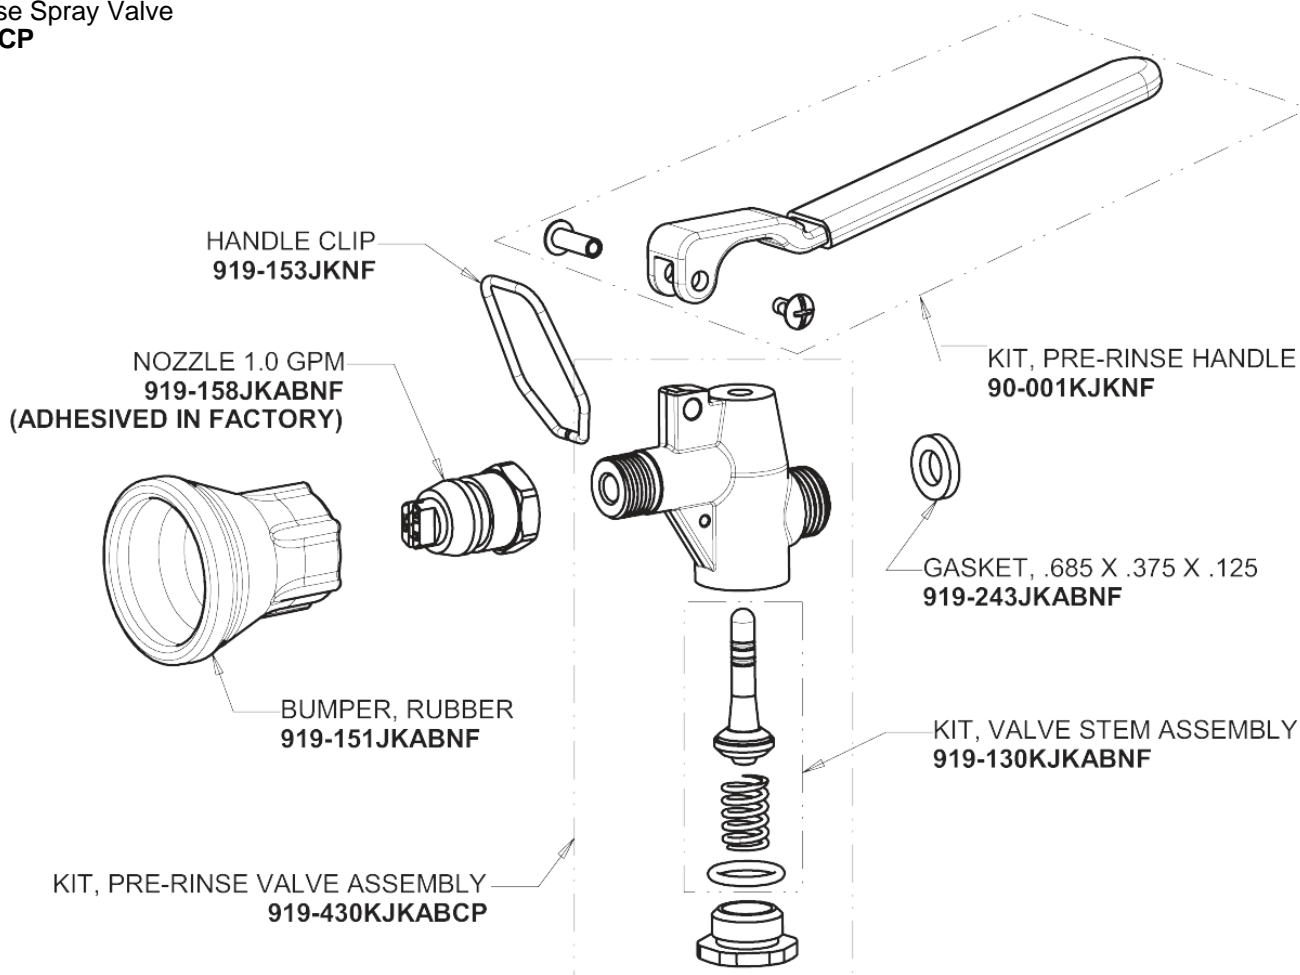

Repair Parts

923-H613XKCAB

Pre-Rinse Fitting with 613-A Adapta-Faucet

CHICAGO FAUCETS®

Geberit Group

Base Parts:

2-3/8" Lever Handle 369-PRJKCP

Ceramic 1/4-Turn Cartridge with Check Valve (pair) 1-099XKCJKABNF (right) 1-100XKCJKABNF (left)

chicagofaucets.com

Repair Parts

923-H613XKCAB

Pre-Rinse Fitting with 613-A Adapta-Faucet

CHICAGO FAUCETS®

Geberit Group

Pre-Rinse Spray Valve
90-LABCP

Wall Flange
1-055JKCP

2-1/2" Offset Inlet Supply Arm
HJKABCP

WASHER
1-011JKABNF

For Technical Assistance:

Phone: 800-TEC-TRUE (832-8783)

Email: techsupport.us@chicagofaucets.com

2100 South Clearwater Drive

Des Plaines, IL 60018

Phone: 847-803-5000