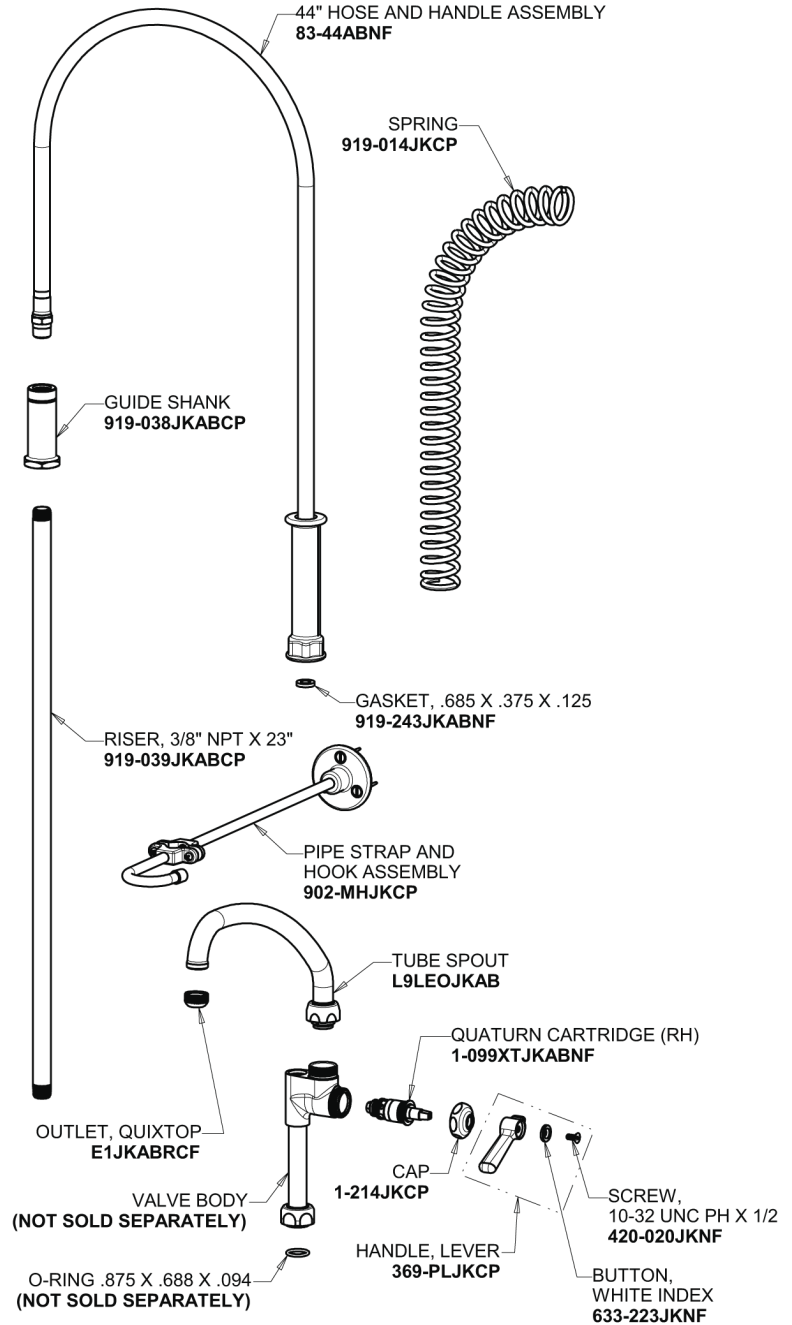

Repair Parts

923-H613XKCAB

Pre-Rinse Fitting with 613-A Adapta-Faucet

CHICAGO FAUCETS®

Geberit Group

Base Parts:

2-3/8" Lever Handle 369-PRJKCP

Ceramic 1/4-Turn Cartridge with Check Valve (pair) 1-099XKCJKABNF (right) 1-100XKCJKABNF (left)

Adapta-Faucet with Pre-Rinse Riser 613-AL9E1-919S

For Technical Assistance:

Phone: 800-TEC-TRUE (832-8783)

Email: techsupport.us@chicagofaucets.com

2100 South Clearwater Drive

Des Plaines, IL 60018

Phone: 847-803-5000

chicagofaucets.com

Repair Parts

923-H613XKCAB

Pre-Rinse Fitting with 613-A Adapta-Faucet

CHICAGO FAUCETS®

Geberit Group

Pre-Rinse Spray Valve
90-LABCP

Wall Flange
1-055JKCP

2-1/2" Offset Inlet Supply Arm
HJKABCP

WASHER
1-011JKABNF

For Technical Assistance:

Phone: 800-TEC-TRUE (832-8783)

Email: techsupport.us@chicagofaucets.com

2100 South Clearwater Drive

Des Plaines, IL 60018

Phone: 847-803-5000