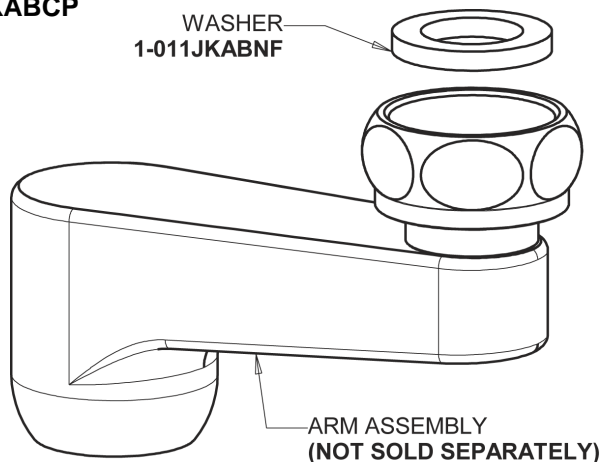

Repair Parts

923-H613XKCAB

Pre-Rinse Fitting with 613-A Adapta-Faucet

CHICAGO FAUCETS®

Geberit Group

Base Parts:

2-3/8" Lever Handle 369-PRJKCP

Ceramic 1/4-Turn Cartridge with Check Valve (pair) 1-099XKCJKABNF (right) 1-100XKCJKABNF (left)

chicagofaucets.com

Repair Parts

923-H613XKCAB

Pre-Rinse Fitting with 613-A Adapta-Faucet

CHICAGO FAUCETS®

Geberit Group

Pre-Rinse Spray Valve
90-LABCP

Wall Flange
1-055JKCP

2-1/2" Offset Inlet Supply Arm
HJKABCP

WASHER
1-011JKABNF

For Technical Assistance:

Phone: 800-TEC-TRUE (832-8783)

Email: techsupport.us@chicagofaucets.com

2100 South Clearwater Drive

Des Plaines, IL 60018

Phone: 847-803-5000