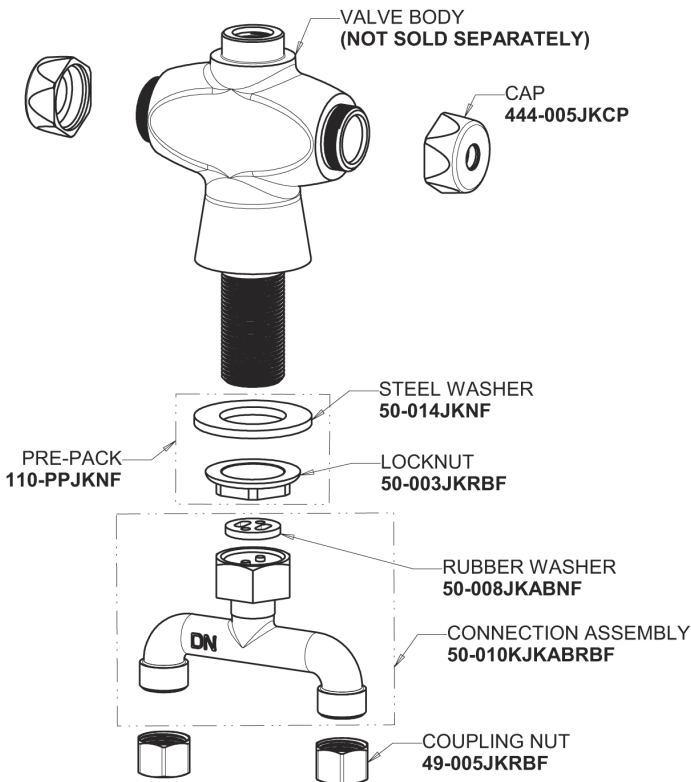

Repair Parts

919-XKCAB

Deck Mounted Pre-Rinse Fitting

CHICAGO FAUCETS®

Geberit Group

919 Series Base with Female Spout Connection

Base Parts:

Pre-Rinse Riser
919-SLEAABCP

919-XKCAB

Deck Mounted Pre-Rinse Fitting

CHICAGO FAUCETS®

Geberit Group

Pre-Rinse Spray Valve
90-LABCP

2-3/8" Lever Handle
369-PRJKCP

Ceramic 1/4-Turn Cartridge with Check Valve (pair)
1-099XKCJKABNF (right)
1-100XKCJKABNF (left)