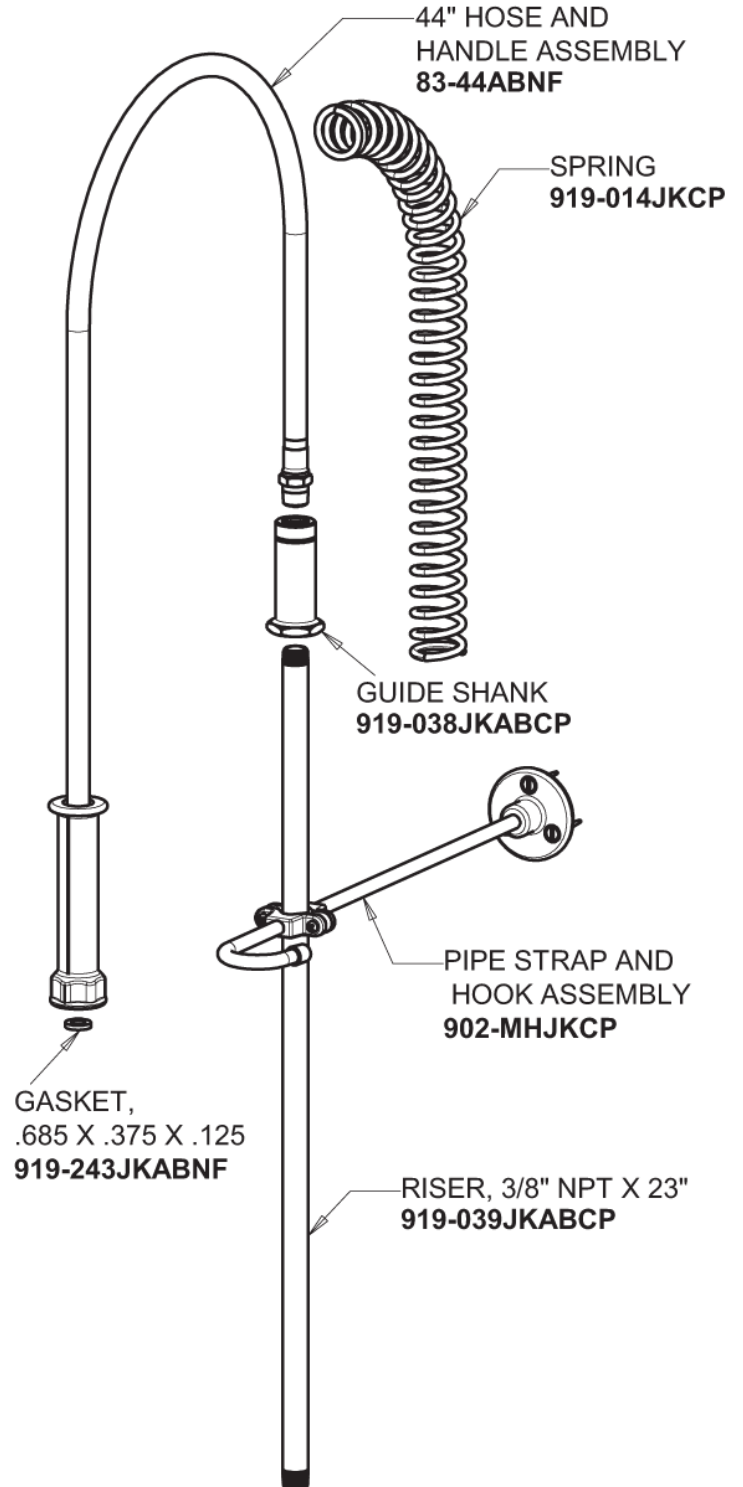

Repair Parts

919-XKCAB

Deck Mounted Pre-Rinse Fitting

CHICAGO FAUCETS®

Geberit Group

919 Series Base with Female Spout Connection

Base Parts:

Pre-Rinse Riser
919-SLEAABCP

919-XKCAB

Deck Mounted Pre-Rinse Fitting

CHICAGO FAUCETS®

Geberit Group

Pre-Rinse Spray Valve
90-LABCP

2-3/8" Lever Handle
369-PRJKCP

Ceramic 1/4-Turn Cartridge with Check Valve (pair)
1-099XKCJKABNF (right)
1-100XKCJKABNF (left)