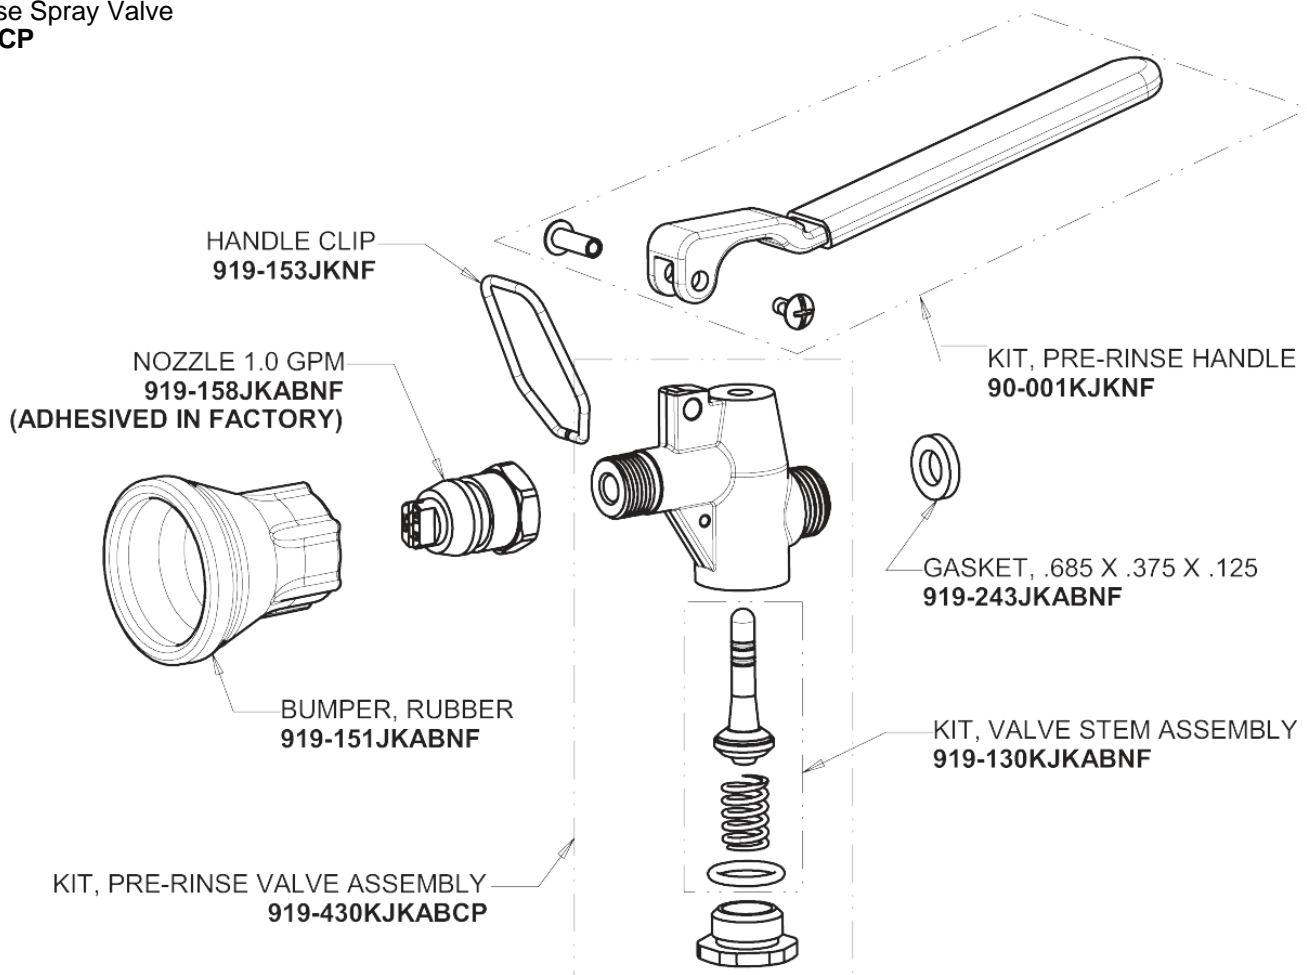

Repair Parts

919-XKCAB

Deck Mounted Pre-Rinse Fitting

CHICAGO FAUCETS®

Geberit Group

919 Series Base with Female Spout Connection

Base Parts:

Pre-Rinse Riser
919-SLEAABCP

919-XKCAB

Deck Mounted Pre-Rinse Fitting

CHICAGO FAUCETS®

Geberit Group

Pre-Rinse Spray Valve
90-LABCP

2-3/8" Lever Handle
369-PRJKCP

Ceramic 1/4-Turn Cartridge with Check Valve (pair)
1-099XKCJKABNF (right)
1-100XKCJKABNF (left)