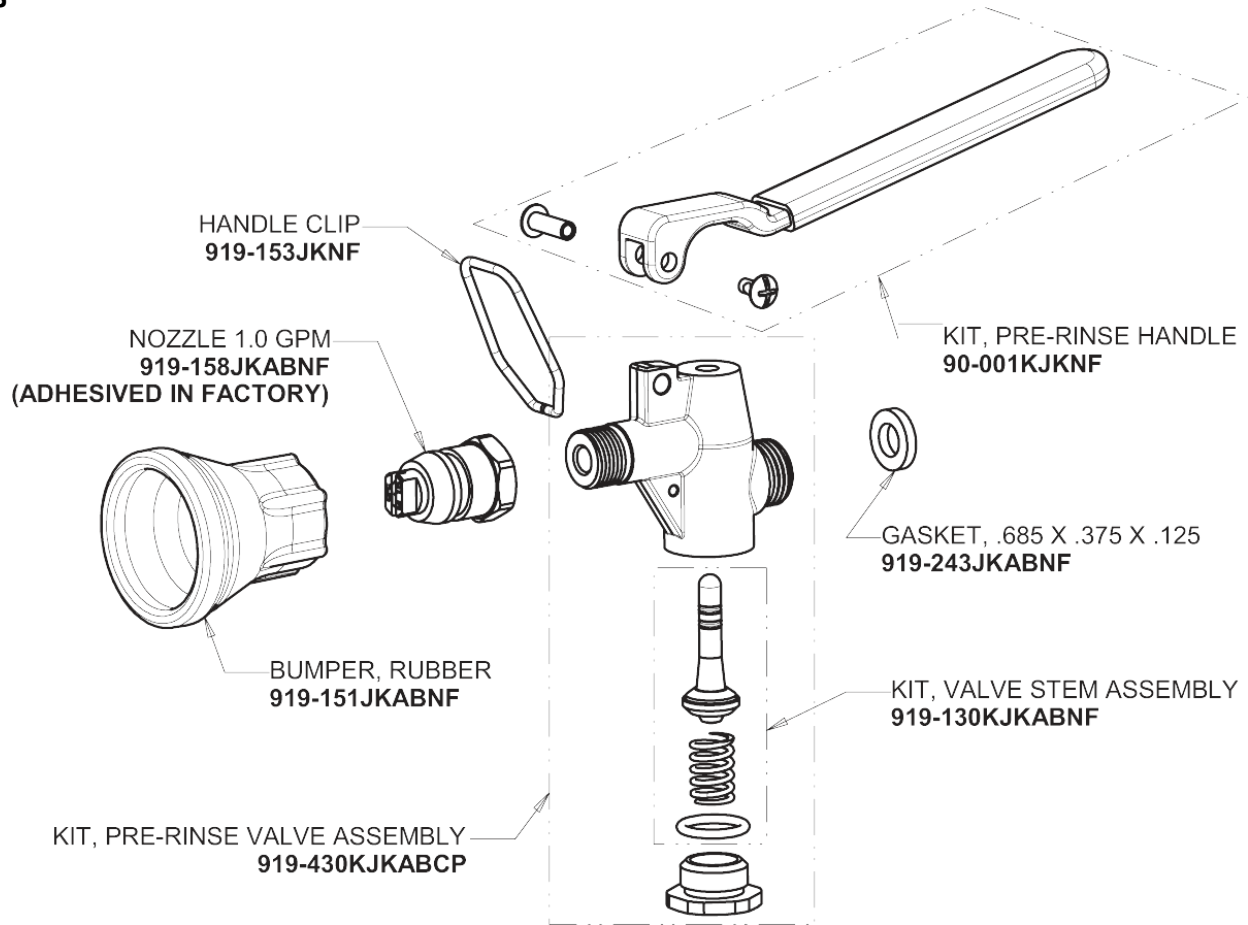

Repair Parts

919-613XKCAB

Pre-Rinse Fitting with 613-A Adapta-Faucet

CHICAGO FAUCETS®

Geberit Group

Base Parts:

Adapta-Faucet with Pre-Rinse Riser 613-AL9E1-919S

For Technical Assistance:

Pre-Rinse Fitting with 613-A Adapta-Faucet

CHICAGO FAUCETS®

Geberit Group

Pre-Rinse Spray Valve
90-LABCP

2-3/8" Lever Handle
369-PRJKCP

Ceramic 1/4-Turn Cartridge with Check Valve (pair)
1-099XKCJKABNF (right)
1-100XKCJKABNF (left)