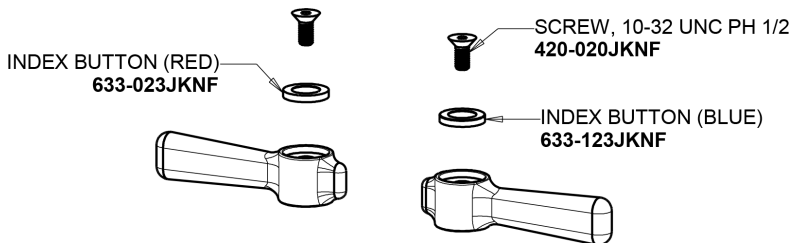

Pre-Rinse Fitting with 613-A Adapta-Faucet

CHICAGO FAUCETS®

Geberit Group

Pre-Rinse Spray Valve
90-LABCP

2-3/8" Lever Handle
369-PRJKCP

Ceramic 1/4-Turn Cartridge with Check Valve (pair)
1-099XKCJKABNF (right)
1-100XKCJKABNF (left)