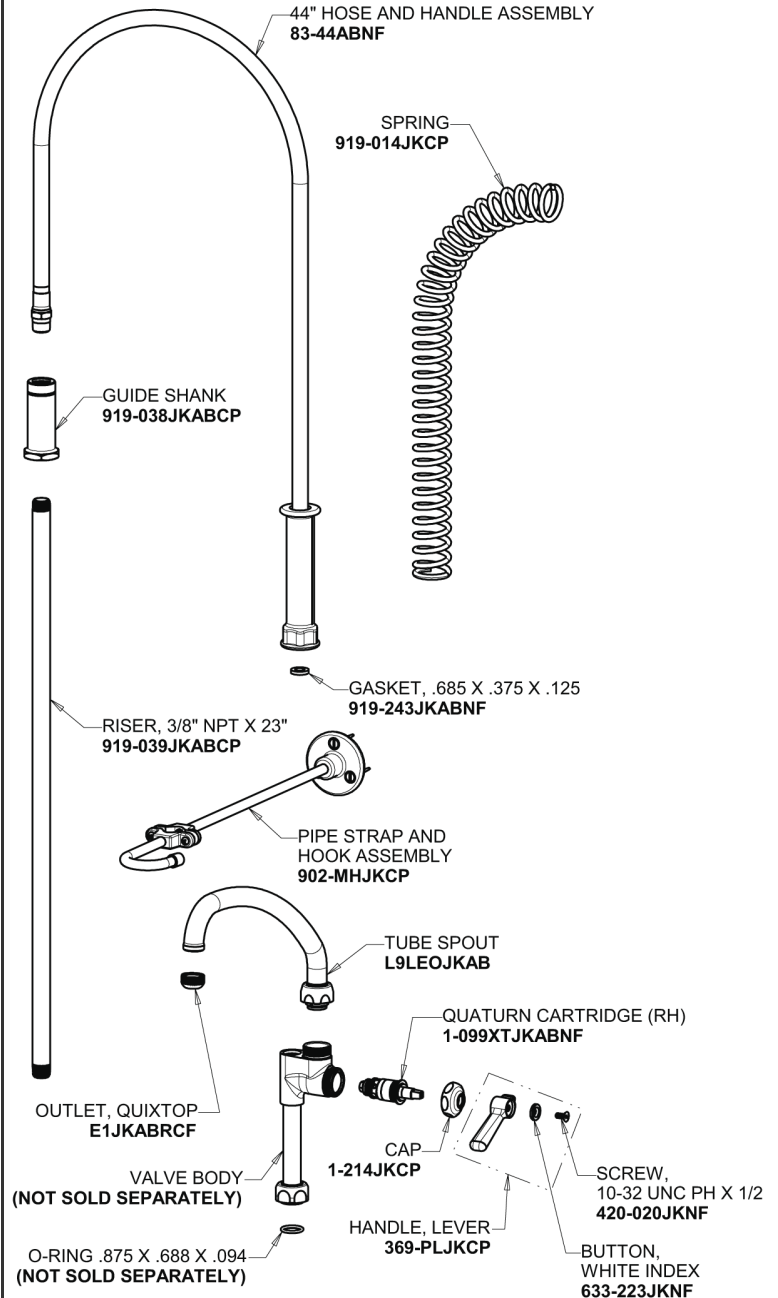

Repair Parts

919-613XKCAB

Pre-Rinse Fitting with 613-A Adapta-Faucet

CHICAGO FAUCETS®

Geberit Group

Base Parts:

Adapta-Faucet with Pre-Rinse Riser 613-AL9E1-919S

For Technical Assistance:

Pre-Rinse Fitting with 613-A Adapta-Faucet

CHICAGO FAUCETS®

Geberit Group

Pre-Rinse Spray Valve
90-LABCP

2-3/8" Lever Handle
369-PRJKCP

Ceramic 1/4-Turn Cartridge with Check Valve (pair)
1-099XKCJKABNF (right)
1-100XKCJKABNF (left)