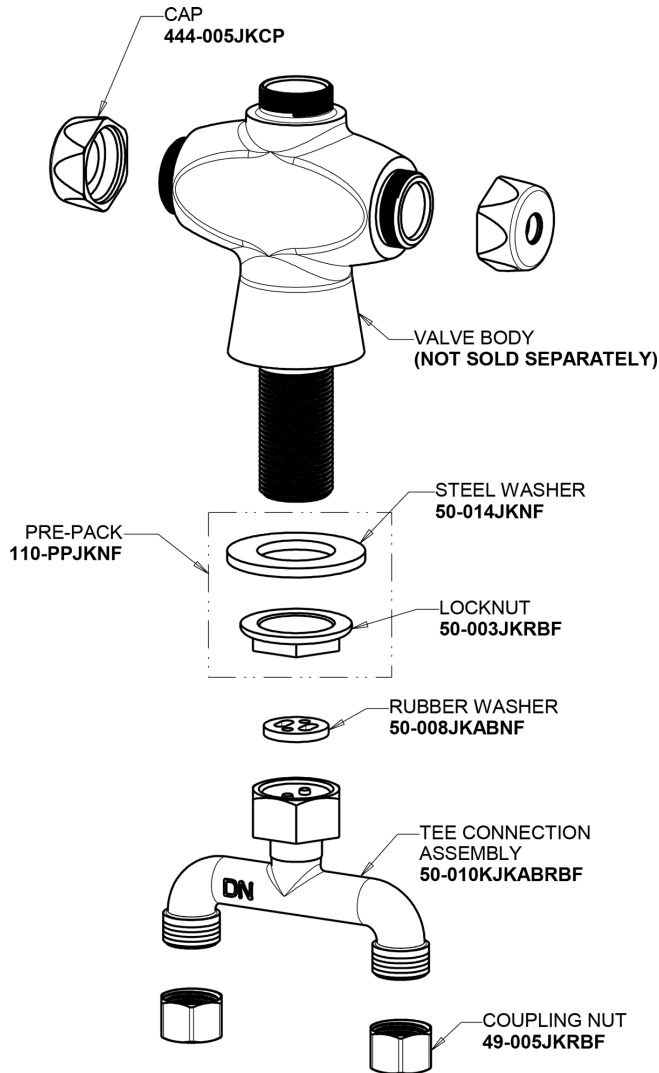

Repair Parts

919-613XKCAB

Pre-Rinse Fitting with 613-A Adapta-Faucet

CHICAGO FAUCETS®

Geberit Group

Base Parts:

Adapta-Faucet with Pre-Rinse Riser 613-AL9E1-919S

For Technical Assistance:

Pre-Rinse Fitting with 613-A Adapta-Faucet

CHICAGO FAUCETS®

Geberit Group

Pre-Rinse Spray Valve
90-LABCP

2-3/8" Lever Handle
369-PRJKCP

Ceramic 1/4-Turn Cartridge with Check Valve (pair)
1-099XKCJKABNF (right)
1-100XKCJKABNF (left)