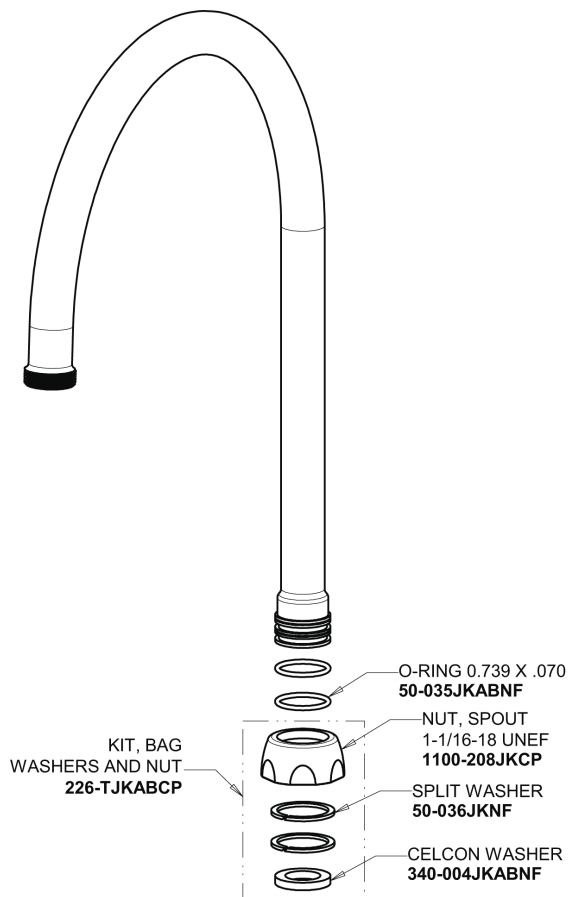

Repair Parts

895-GN8AE3ABCP

Hot and Cold Water Sink Faucet

CHICAGO FAUCETS®

Geberit Group

Base Parts:

8" Rigid / Swing Gooseneck Spout GN8AJKABCP

2.2 GPM (8.3 L/min) Aerator E3JKABCP

2-3/8" Lever Handle 369-PRJKCP

Quatum Compression Cartridge (pair) 1-099XTJKABNF (right) 1-100XTJKABNF (left)

For Technical Assistance:

Phone: 800-TEC-TRUE (832-8783)

Email: techsupport.us@chicago faucets.com