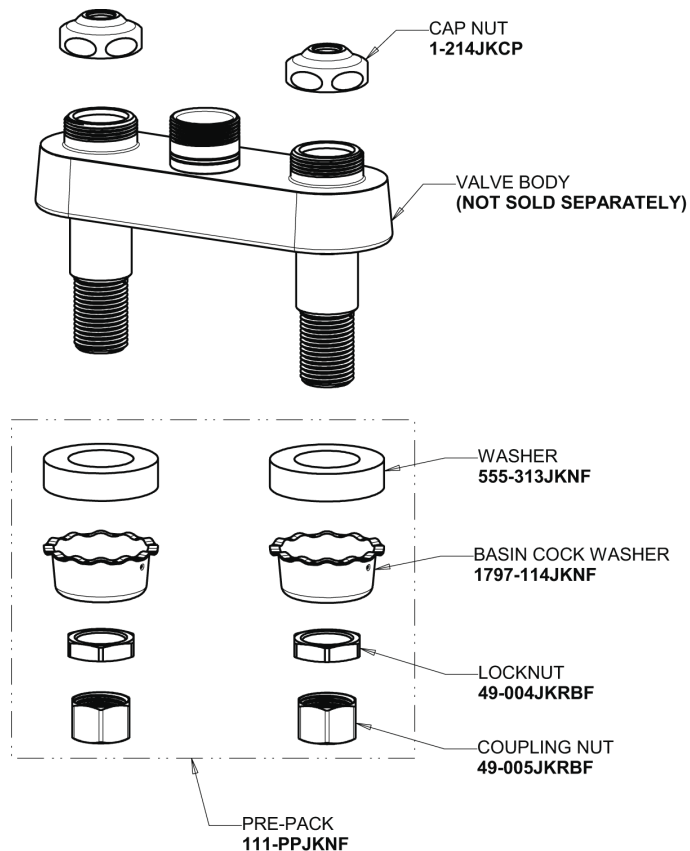

Repair Parts

895-GN8AE3ABCP

Hot and Cold Water Sink Faucet

CHICAGO FAUCETS®

Geberit Group

Base Parts:

8" Rigid / Swing Gooseneck Spout GN8AJKABCP

2.2 GPM (8.3 L/min) Aerator E3JKABCP

2-3/8" Lever Handle 369-PRJKCP

Quatum Compression Cartridge (pair) 1-099XTJKABNF (right) 1-100XTJKABNF (left)

For Technical Assistance:

Phone: 800-TEC-TRUE (832-8783)

Email: techsupport.us@chicago faucets.com