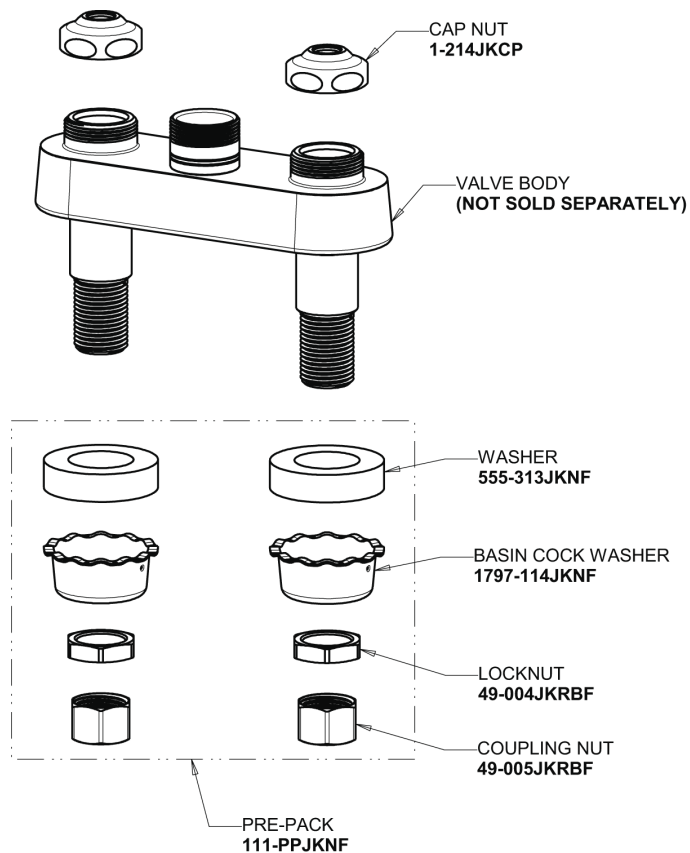

Repair Parts

895-ABCP

Hot and Cold Water Sink Faucet

CHICAGO FAUCETS®

Geberit Group

Base Parts:

3-1/2" Rigid / Swing Gooseneck Spout GN1AJKABCP

2.2 GPM (8.3 L/min) Aerator E3JKABCP

2-3/8" Lever Handle 369-PRJKCP

Quaturn Compression Cartridge (pair) 1-099XTJKABNF (right) 1-100XTJKABNF (left)

For Technical Assistance:

Phone: 800-TEC-TRUE (832-8783)

Email: techsupport.us@chicagofaucets.com