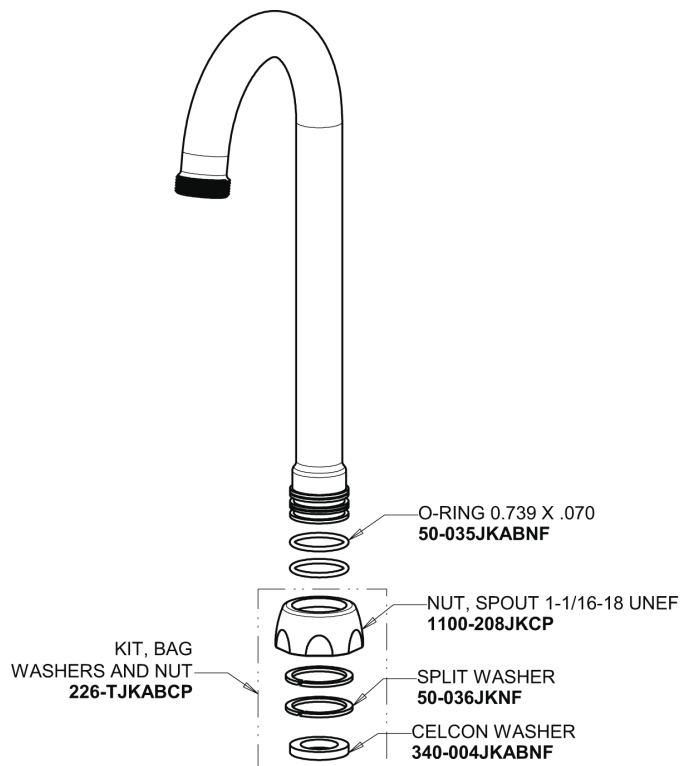

Repair Parts

895-ABCP

Hot and Cold Water Sink Faucet

CHICAGO FAUCETS®

Geberit Group

Base Parts:

3-1/2" Rigid / Swing Gooseneck Spout GN1AJKABCP

2.2 GPM (8.3 L/min) Aerator E3JKABCP

2-3/8" Lever Handle 369-PRJKCP

Quaturn Compression Cartridge (pair) 1-099XTJKABNF (right) 1-100XTJKABNF (left)

For Technical Assistance:

Phone: 800-TEC-TRUE (832-8783)

Email: techsupport.us@chicagofaucets.com