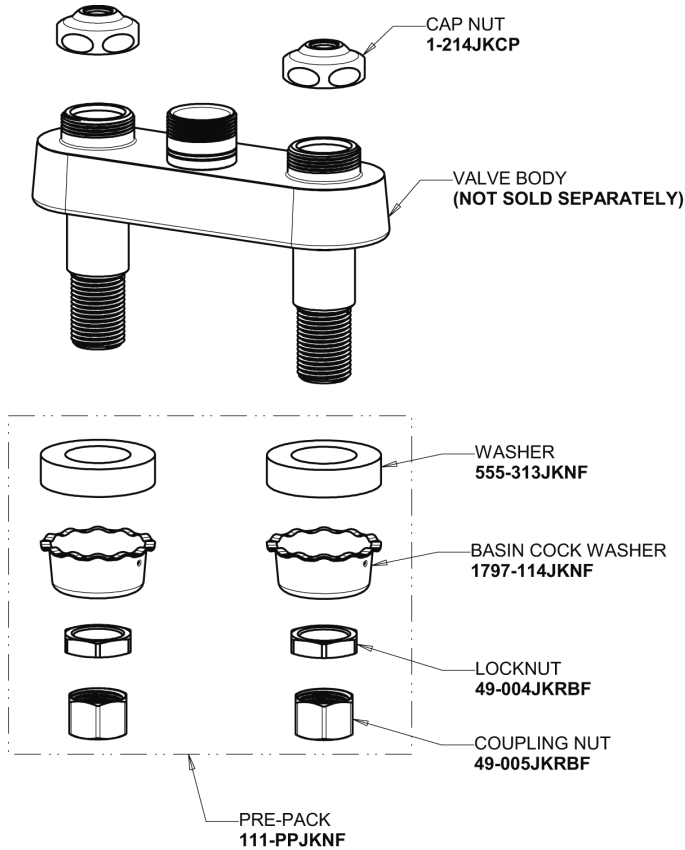

Repair Parts

895-317GN2AE3ABCP

Hot and Cold Water Sink Faucet

CHICAGO FAUCETS®

Geberit Group

Base Parts:

5-1/4" Rigid / Swing Gooseneck Spout GN2AJKABCP

2.2 GPM (8.3 L/min) Aerator E3JKABCP

4" Wristblade Handle 317-PRJKCP

Quatern Compression Cartridge (pair) 1-099XTJKABNF (right) 1-100XTJKABNF (left)

For Technical Assistance:

Phone: 800-TEC-TRUE (832-8783)

Email: techsupport.us@chicagofaucets.com