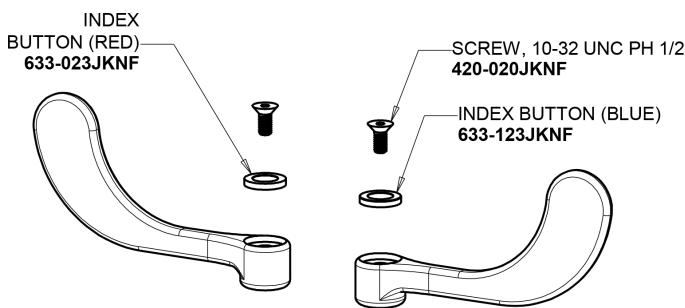

Repair Parts

895-317GN2AE3ABCP

Hot and Cold Water Sink Faucet

CHICAGO FAUCETS®

Geberit Group

Base Parts:

5-1/4" Rigid / Swing Gooseneck Spout GN2AJKABCP

2.2 GPM (8.3 L/min) Aerator E3JKABCP

4" Wristblade Handle 317-PRJKCP

Quatern Compression Cartridge (pair) 1-099XTJKABNF (right) 1-100XTJKABNF (left)

For Technical Assistance:

Phone: 800-TEC-TRUE (832-8783)

Email: techsupport.us@chicagofaucets.com