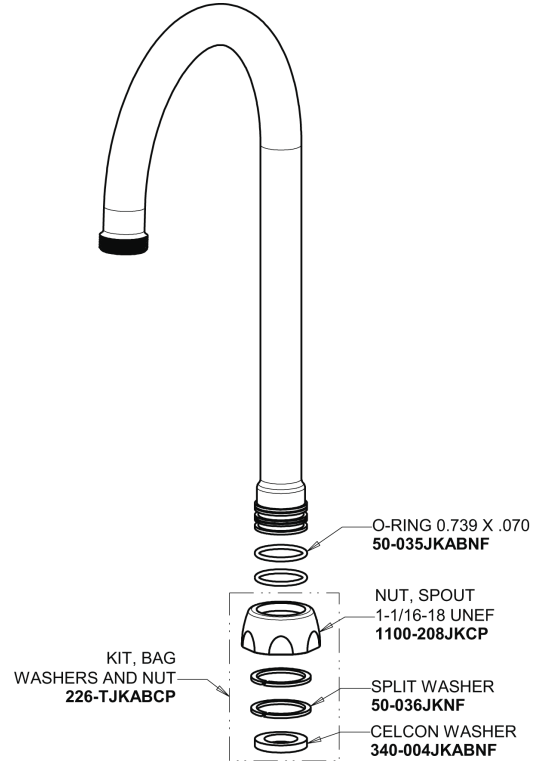

Repair Parts

895-317GN2AE3ABCP

Hot and Cold Water Sink Faucet

CHICAGO FAUCETS®

Geberit Group

Base Parts:

5-1/4" Rigid / Swing Gooseneck Spout GN2AJKABCP

2.2 GPM (8.3 L/min) Aerator E3JKABCP

4" Wristblade Handle 317-PRJKCP

Quatern Compression Cartridge (pair) 1-099XTJKABNF (right) 1-100XTJKABNF (left)

For Technical Assistance:

Phone: 800-TEC-TRUE (832-8783)

Email: techsupport.us@chicagofaucets.com