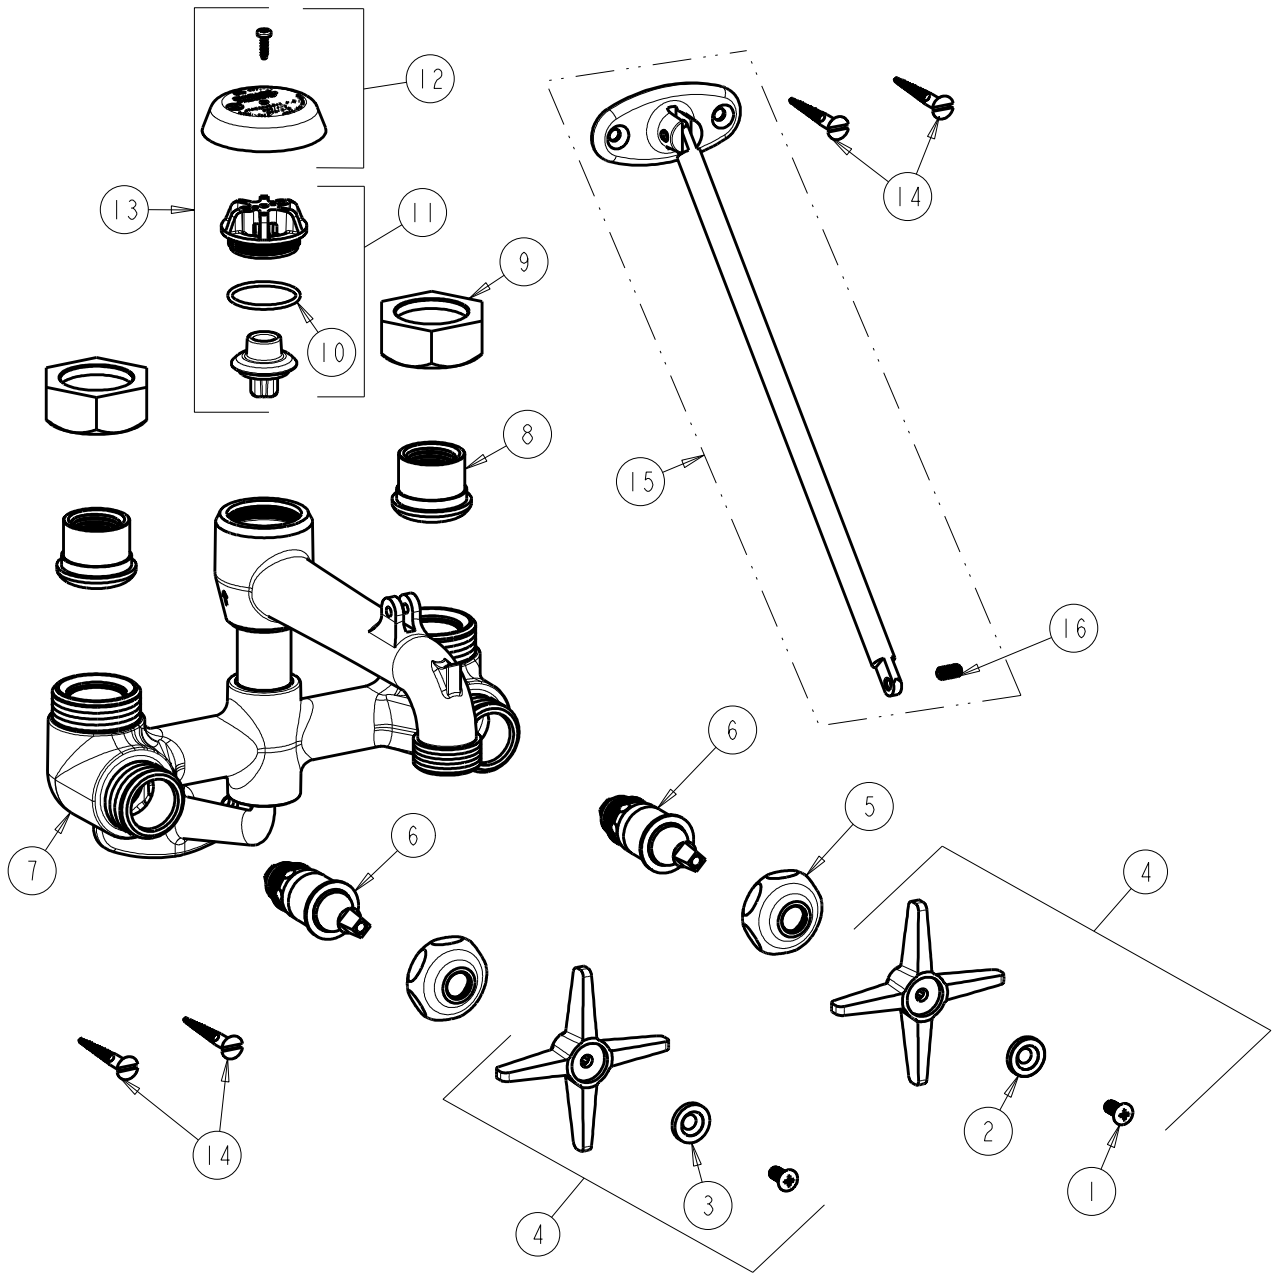

CHICAGO FAUCETS
a Geberit company

2100 South Clearwater Drive
Des Plaines, IL 60018
Phone: 847-803-5000
Fax: 847-803-5454
www.chicagofaucets.com

REPAIR PARTS

FITTING NO.

835-RCF

SUBMITTED MODEL NO.

ITEM NO.

BY: JAR DATE: 04-09-02

CHK: *[Signature]* REV: 06-11-02

FOR TECHNICAL ASSISTANCE
1-800-TEC-TRUE (1-800-832-8783)

ITEM	PART NO.	DESCRIPTION	ITEM	PART NO.	DESCRIPTION
1	420-010JKRCF	SCREW, 10-32 UNC PH 1/2	9	177-002JKRCF	UNION NUT
2	633-123JKNF	INDEX BUTTON (BLUE)	10	80-007JKNF	O RING 0.989 X .070
3	633-023JKNF	INDEX BUTTON (RED)	11	892-302KJKNF	VACUUM BREAKER REPAIR KIT
4	633-PRJKCP	4-ARM HANDLE ASSEMBLY	12	892-254JKKCP	VACUUM BREAKER COVER w/ SCREW
5	1-214JKCP	CAP	13	892-402KJKNF	KIT, VACUUM BREAKER ASSEMBLY
6	1-100XTJKNF	QUATURN CARTRIDGE (LH)	14	173-006JKCP	FLAT HEAD WOOD SCREW
7	---	VALVE BODY	15	897-013JKKCP	BRACE ROD ASSEMBLY
8	177-003JKRCF	UNION TAILPIECE	16	665-116JKNF	SET SCREW