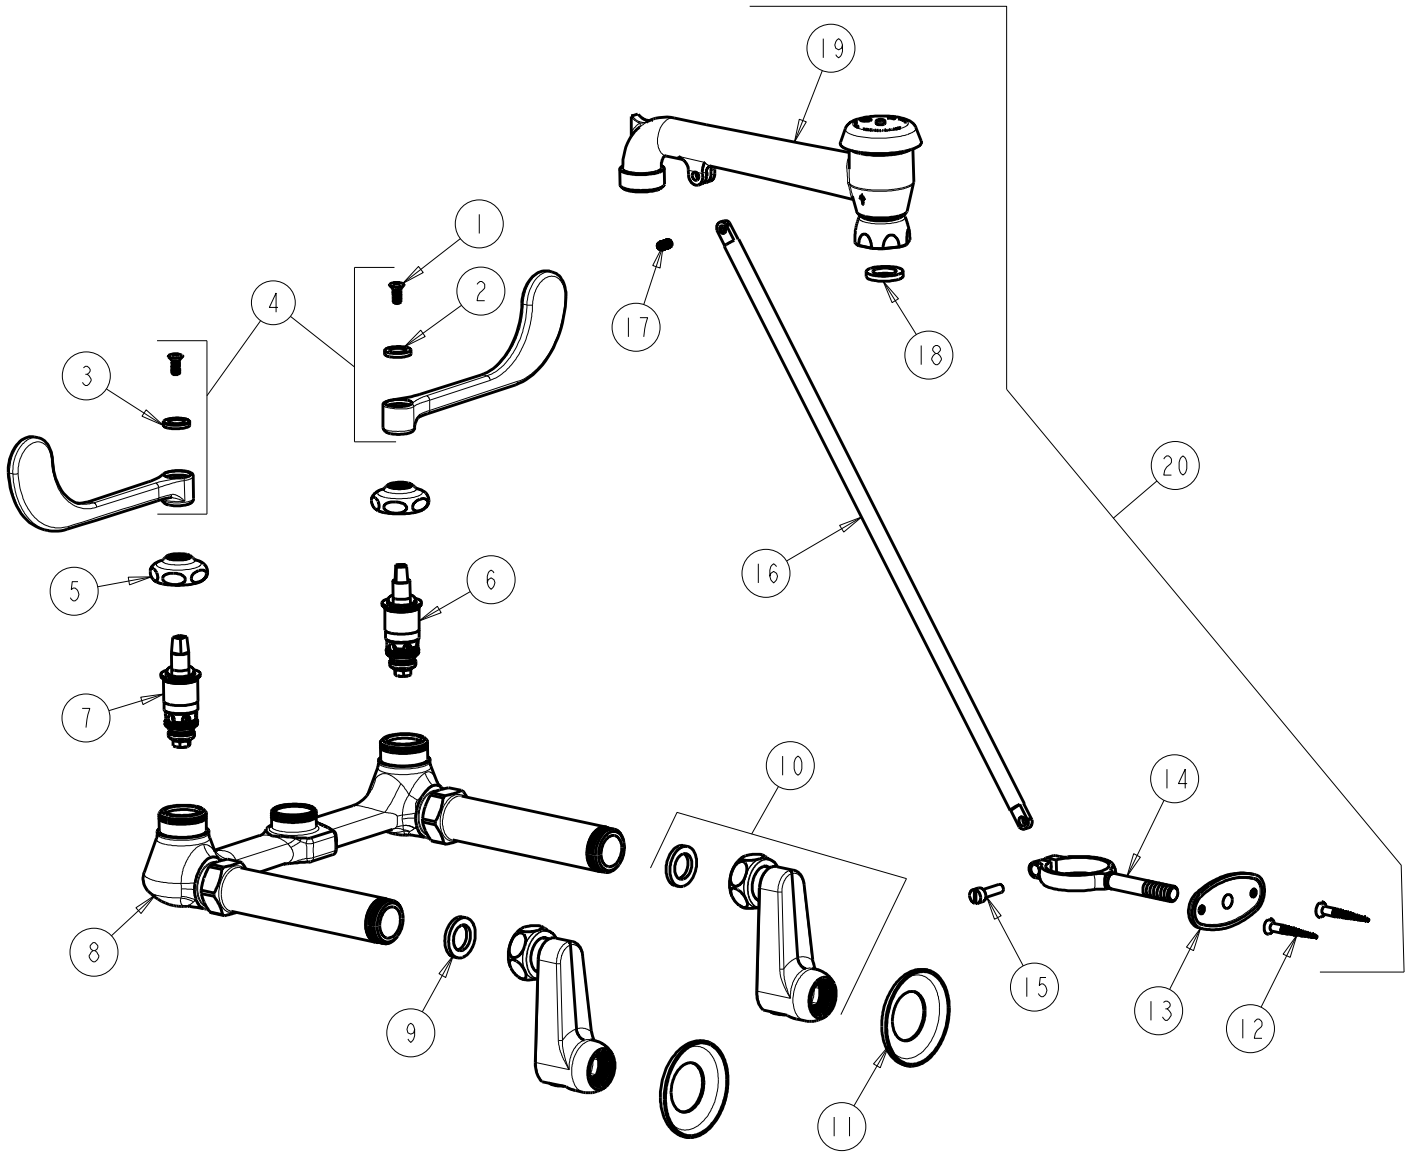

**CHICAGO FAUCETS**  
a Geberit company

2100 South Clearwater Drive  
Des Plaines, IL 60018  
Phone: 847-803-5000  
Fax: 847-803-5454  
www.chicagofaucets.com

**REPAIR PARTS**

BY: JAR      DATE: 05-23-02  
CHK: *JAR*      REV: 11-03-11

FITTING NO.

**815-VBCP**

SUBMITTED MODEL NO.

ITEM NO.

**FOR TECHNICAL ASSISTANCE**  
**1-800-TEC-TRUE (1-800-832-8783)**

ITEM	PART NO.	DESCRIPTION	ITEM	PART NO.	DESCRIPTION
1	420-010JKRCF	SCREW, 10-32 UNC PH 1/2	12	173-006JKCP	FLAT HEAD WOOD SCREW
2	633-023JKNF	INDEX BUTTON (RED)	13	173-109JKCP	FLANGE
3	633-123JKNF	INDEX BUTTON (BLUE)	14	173-010JKCP	PIPE SUPPORT
4	319-PRJKCP	WRISTBLADE HANDLE (PAIR)	15	173-012JKCP	SCREW
5	1-214JKCP	CAP	16	897-019JKCP	BRACE ROD, 16-1/2"
6	1-100XTJKNF	QUATURN CARTRIDGE (LH)	17	665-116JKNF	SET SCREW
7	1-099XTJKNF	QUATURN CARTRIDGE (RH)	18	340-004JKNF	CELCON WASHER
8	---	VALVE BODY (NOT SOLD SEPARATELY)	19	---	SPOUT (NOT SOLD SEPARATELY)
9	1-011JKNF	WASHER, .97 X .62 X .12	20	815-SVBJKCP	CAST SPOUT ASSEMBLY
10	RJKABCP	SUPPLY ARM WITH BUILT-IN SHUT-OFF			
11	1-055JKCP	FLANGE			