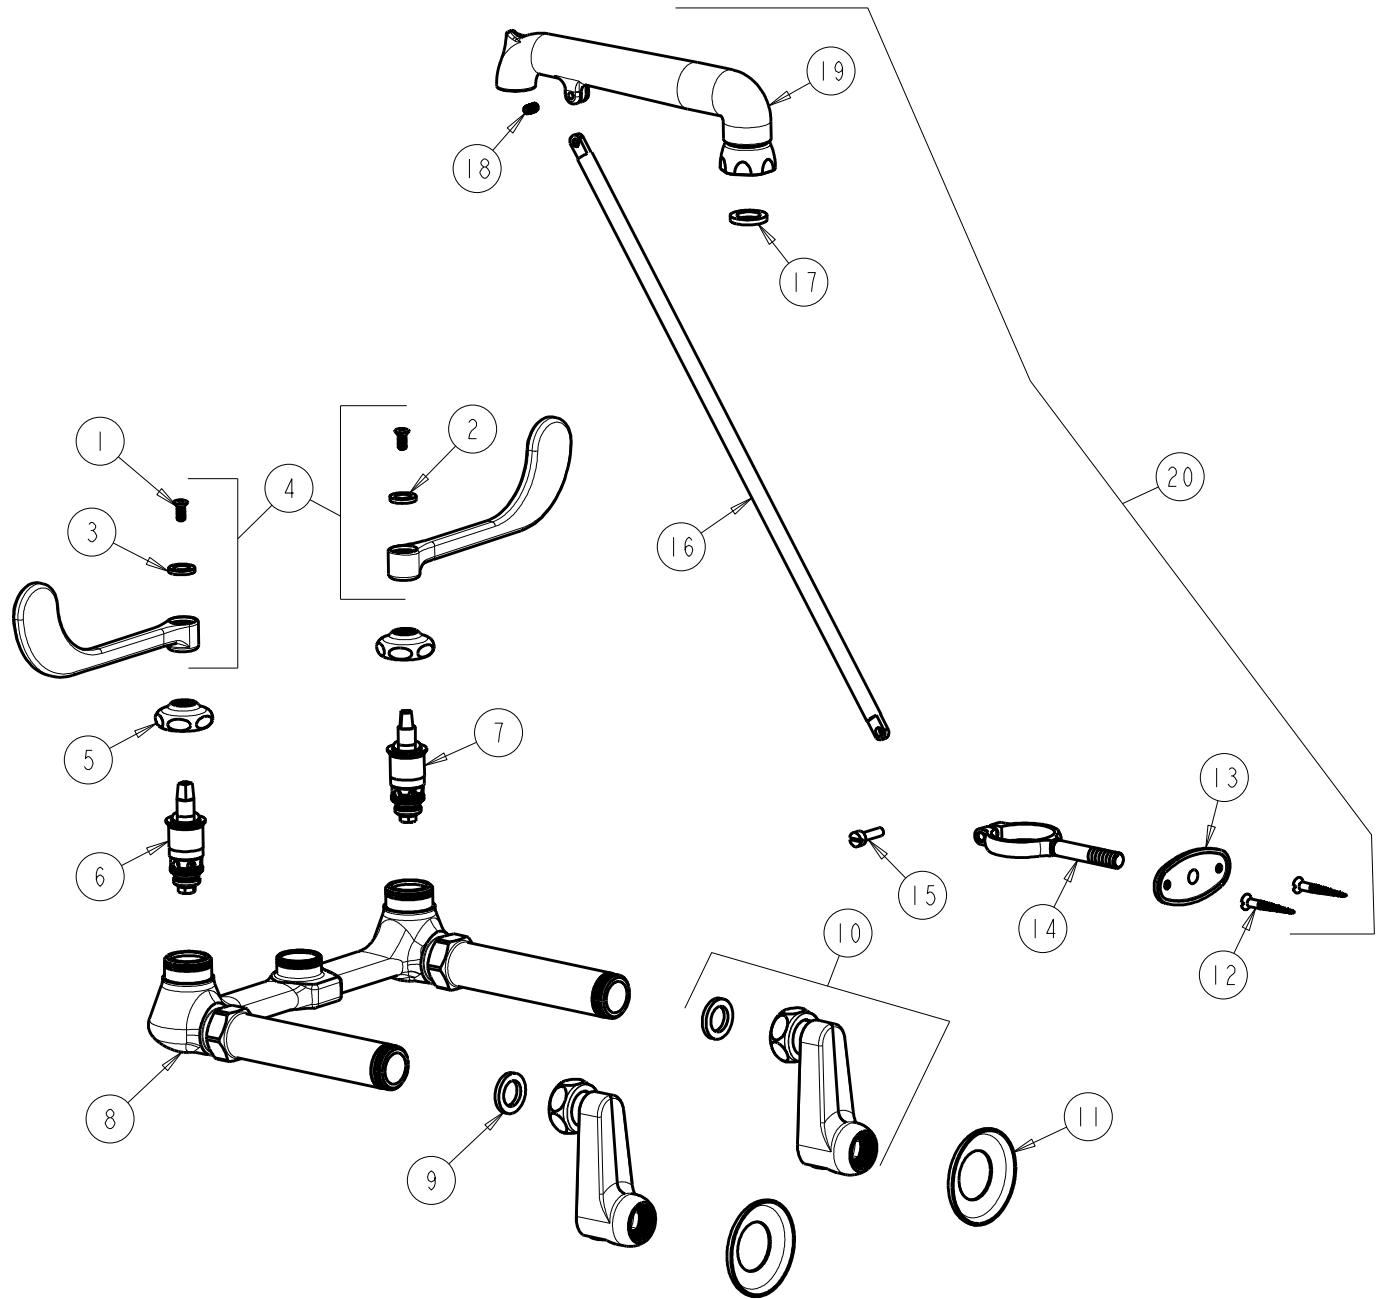

**CHICAGO FAUCETS**  
a Geberit company

2100 South Clearwater Drive  
Des Plaines, IL 60018  
Phone: 847-803-5000  
Fax: 847-803-5454  
www.chicagofaucets.com

**REPAIR PARTS**

BY: JAR    DATE: 05-23-02  
CHK: *JAR*    REV: 11-03-11

FITTING NO.

**815-CP**

SUBMITTED MODEL NO.

ITEM NO.

**FOR TECHNICAL ASSISTANCE**  
**1-800-TEC-TRUE (1-800-832-8783)**

ITEM	PART NO.	DESCRIPTION	ITEM	PART NO.	DESCRIPTION
1	420-010JKRCF	SCREW, 10-32 UNC PH 1/2	12	173-006JKCP	FLAT HEAD WOOD SCREW
2	633-023JKNF	INDEX BUTTON (RED)	13	173-109JKCP	FLANGE
3	633-123JKNF	INDEX BUTTON (BLUE)	14	173-010JKCP	PIPE SUPPORT
4	319-PRJKCP	WRISTBLADE HANDLE (PAIR)	15	173-012JKCP	SCREW
5	1-214JKCP	CAP	16	897-019JKCP	BRACE ROD, 16-1/2"
6	1-099XTJKNF	QUATURN CARTRIDGE (RH)	17	340-004JKNF	CELCON WASHER
7	1-100XTJKNF	QUATURN CARTRIDGE (LH)	18	665-116JKNF	SET SCREW
8	---	VALVE BODY (NOT SOLD SEPARATELY)	19	---	SPOUT (NOT SOLD SEPARATELY)
9	1-011JKNF	WASHER, .97 X .62 X .12	20	815-SJKCP	SPOUT WITH BRACE ROD
10	RJKABCP	SUPPLY ARM WITH BUILT-IN SHUT-OFF			
11	1-055JKCP	FLANGE			