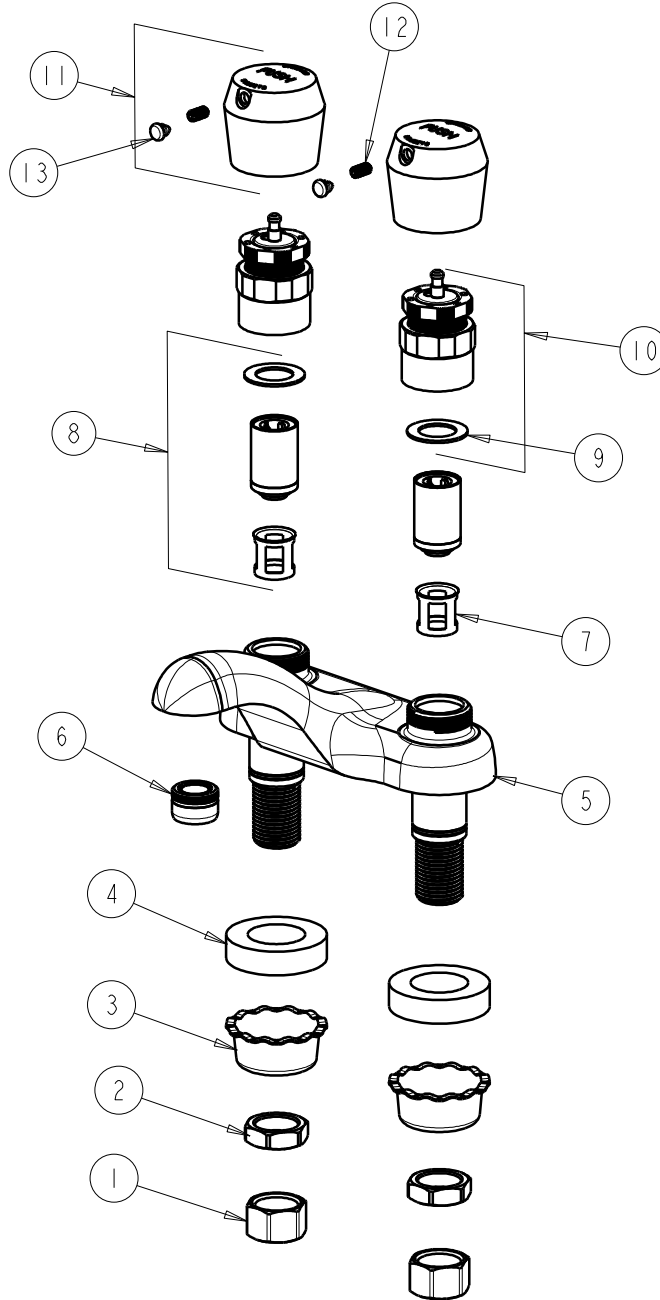

CHICAGO FAUCETS
a Geberit company

2100 South Clearwater Drive
Des Plaines, IL 60018
Phone: 847-803-5000
Fax: 847-803-5454
www.chicagofaucets.com

REPAIR PARTS

FITTING NO.
802-665ABCP
SUBMITTED MODEL NO.

FOR TECHNICAL ASSISTANCE
1-800-TEC-TRUE (1-800-832-8783)

BY: SID DATE: 10-29-08
CHK: *[Signature]* REV:

ITEM NO.

ITEM	PART NO.	DESCRIPTION	ITEM	PART NO.	DESCRIPTION
1	49-005JKRBF	COUPLING NUT	8	671-XJKNF	MVP CARTRIDGE
2	49-004JKRBF	LOCKNUT	9	665-011JKNF	WASHER, SEALING
3	1797-114JKNF	BASIN COCK WASHER	10	665-190KJKNF	ACTUATOR ASSEMBLY
4	555-313JKNF	WASHER	11	665-PSHJKCP	HANDLE PUSH BUTTON ASSEMBLY
5	—	VALVE BODY NOT SOLD SEPARATELY	12	665-116JKNF	SET SCREW
6	E12JKCP	SOFTFLO OUTLET	13	665-309KJKNF	RED & BLUE BUTTONS
7	667-402JKNF	FILTER			