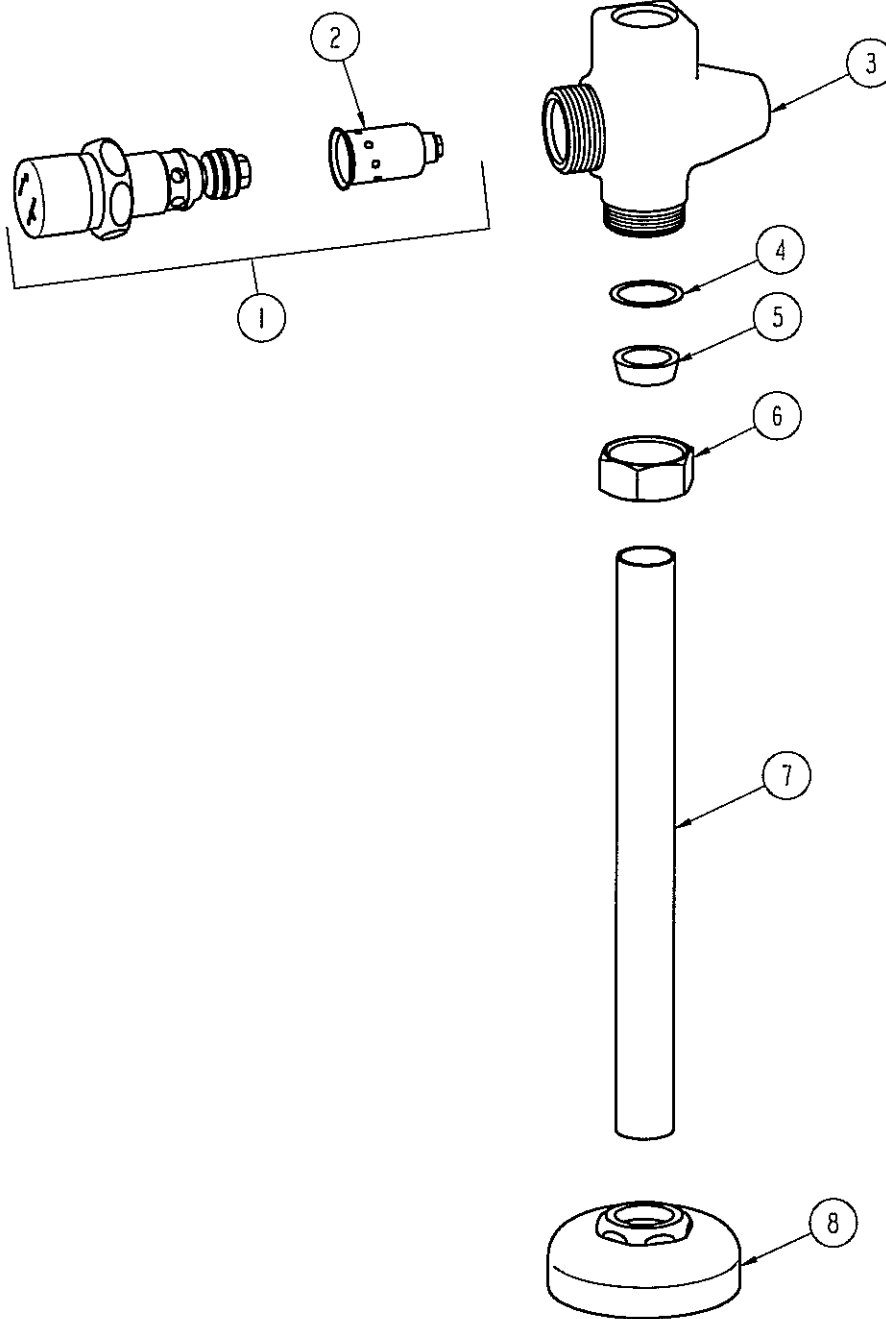

# PARTS LIST

BY: SID  
CHK'D: SID

**CHICAGO FAUCETS**  
Last As Long As The Building

FINISH: AS SPECIFIED  
DATE: 10-07-02

733

ITEM NO.	PART NO.	DESCRIPTION	ITEM NO.	PART NO.	DESCRIPTION
1	333-XSLOPSH	SLOW PUSH-BUTTON UNIT	6	702-002	NUT
2	333-073K	SLOW DASHPOT ASSEMBLY	7	732-001	TUBE
3	-----	VALVE BODY (NOT SOLD SEPARATELY)	8	142-PP	FLANGE ASSEMBLY PRE-PACK
4	702-012	WASHER			
5	93-033	RUBBER WASHER			