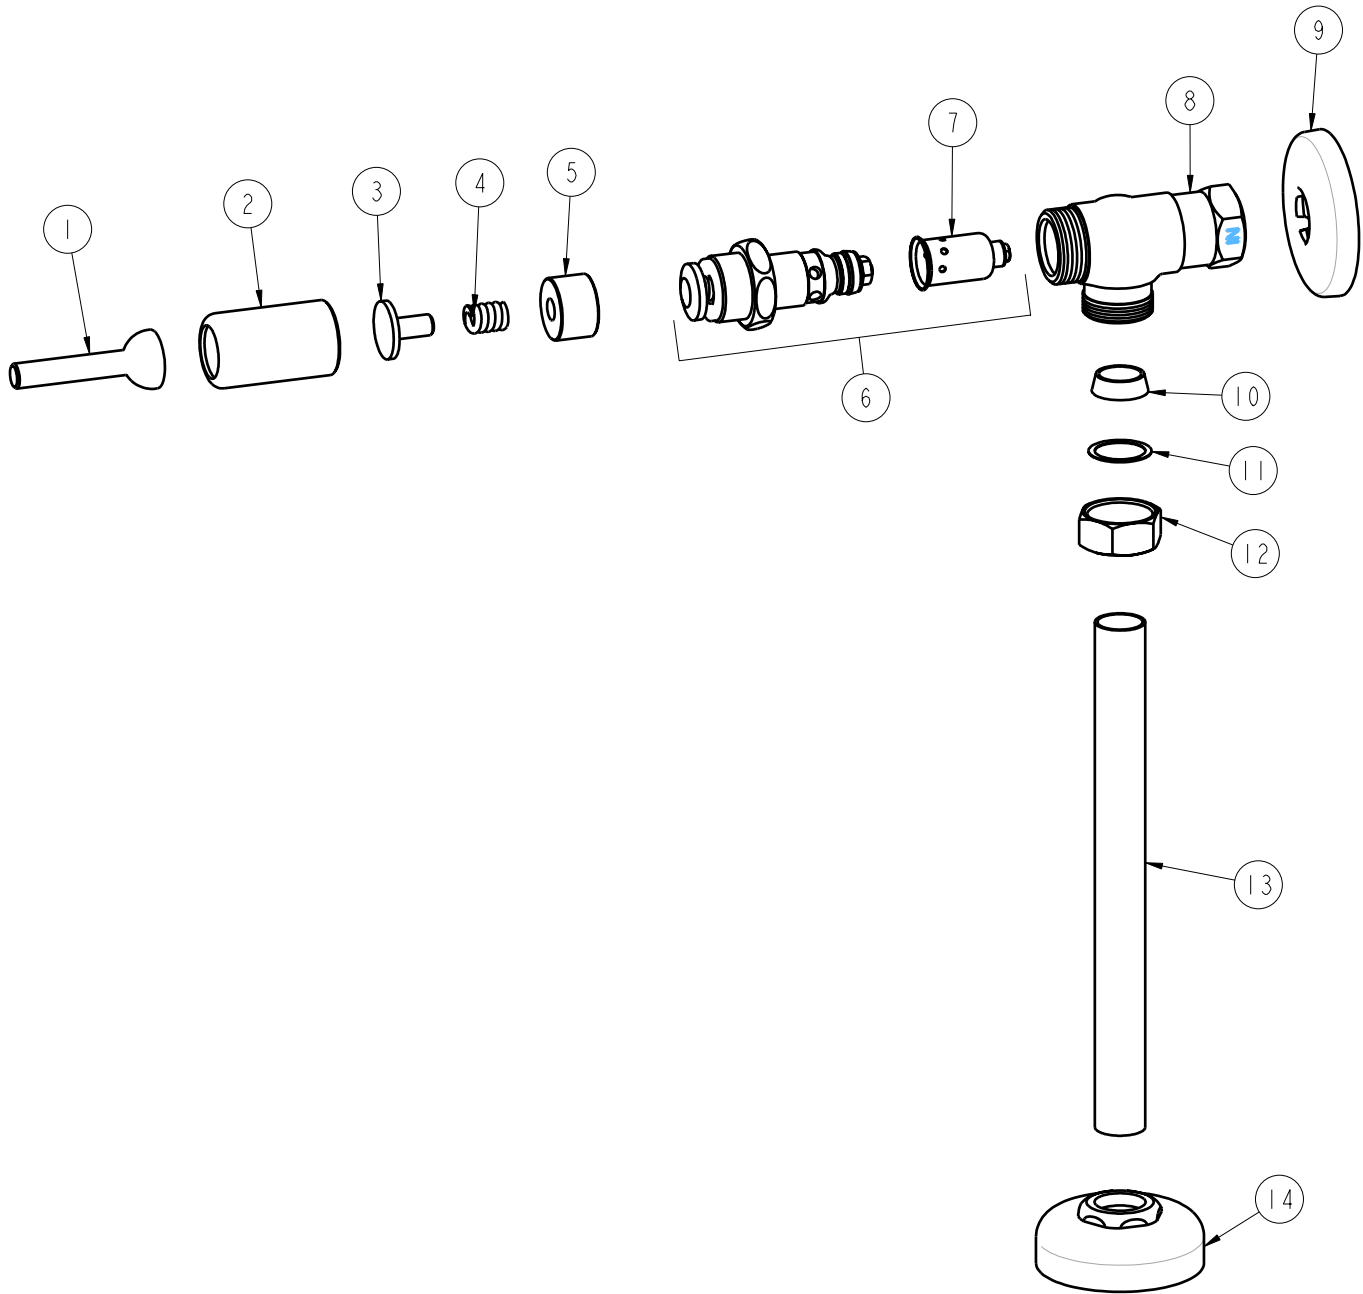

# PARTS LIST

BY: JAR  
CHK'D:

FINISH: AS SPECIFIED  
DATE: 09-18-01  
REV: 7-26-06

732-OH

ITEM NO.	PART NO.	DESCRIPTION	ITEM NO.	PART NO.	DESCRIPTION
1	386-009	HANDLE	8	-----	VALVE BODY (NOT SOLD SEPARATELY)
2	386-010	BONNET	9	749-016	WALL FLANGE
3	386-011	PLUNGER	10	93-033	RUBBER WASHER
4	386-013	SPRING	11	702-012	WASHER
5	386-014	SLEEVE	12	702-002	NUT
6	386-XSLO	OSCILLATING HANDLE UNIT	13	732-001	TUBE
7	333-073K	SLOW DASHPOT ASSEMBLY	14	142-PP	FLANGE ASSEMBLY PRE-PACK