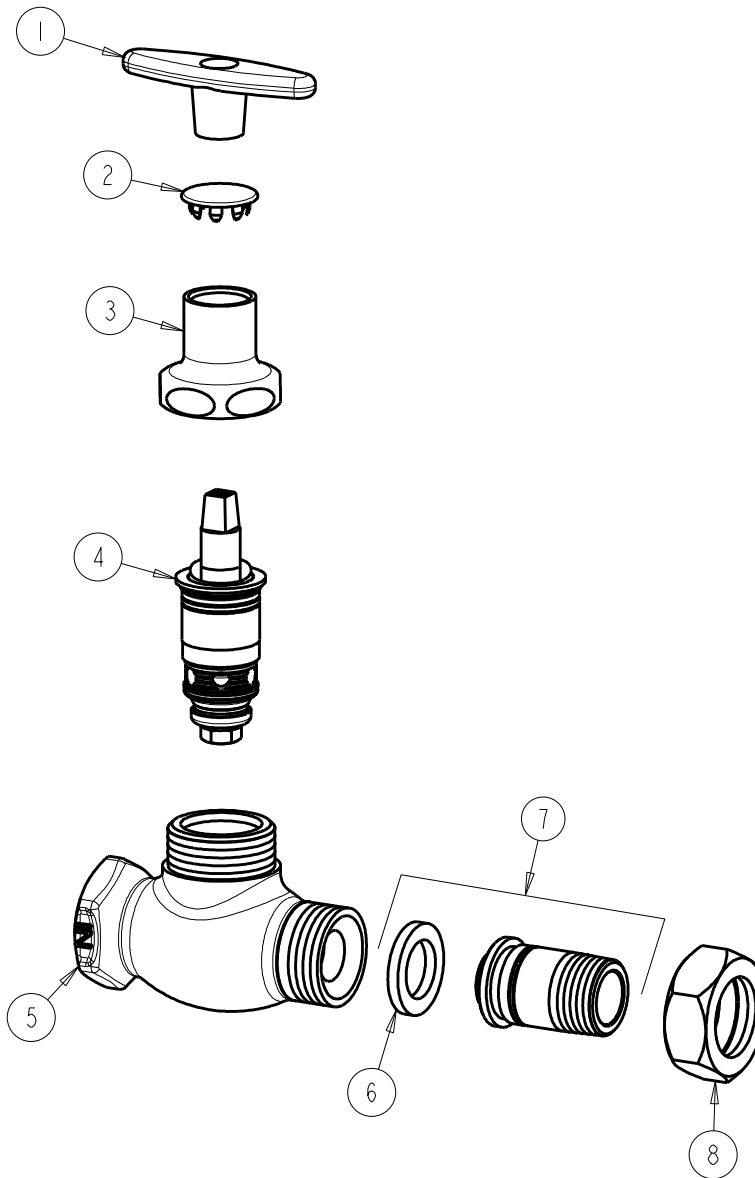

CHICAGO FAUCETS
a Geberit company

2100 South Clearwater Drive
Des Plaines, IL 60018
Phone: 847-803-5000
Fax: 847-803-5454
www.chicagofaucets.com

REPAIR PARTS

BY: JAR DATE: 10-25-11
CHK: *JAR* REV:

FITTING NO.

699-ABCP

SUBMITTED MODEL NO.

ITEM NO.

FOR TECHNICAL ASSISTANCE
1-800-TEC-TRUE (1-800-832-8783)

ITEM	PART NO.	DESCRIPTION
1	293-006JKRCF	TEE HANDLE (INCLUDES SCREW)
2	1-144JKCP	BUTTON
3	1-246JKCP	NUT, CAP LOOSE KEY 1-1/8-18 UNEF
4	217-XTLHJKABNF	CARTRIDGE, SLO-COMPRESSION
5	—	BODY (NOT SOLD SEPARATELY)
6	1-011JKNF	WASHER, .97 X .62 X .12
7	625-150KJKABRCF	TAILPIECE w/WASHER
8	625-045JKCP	NUT