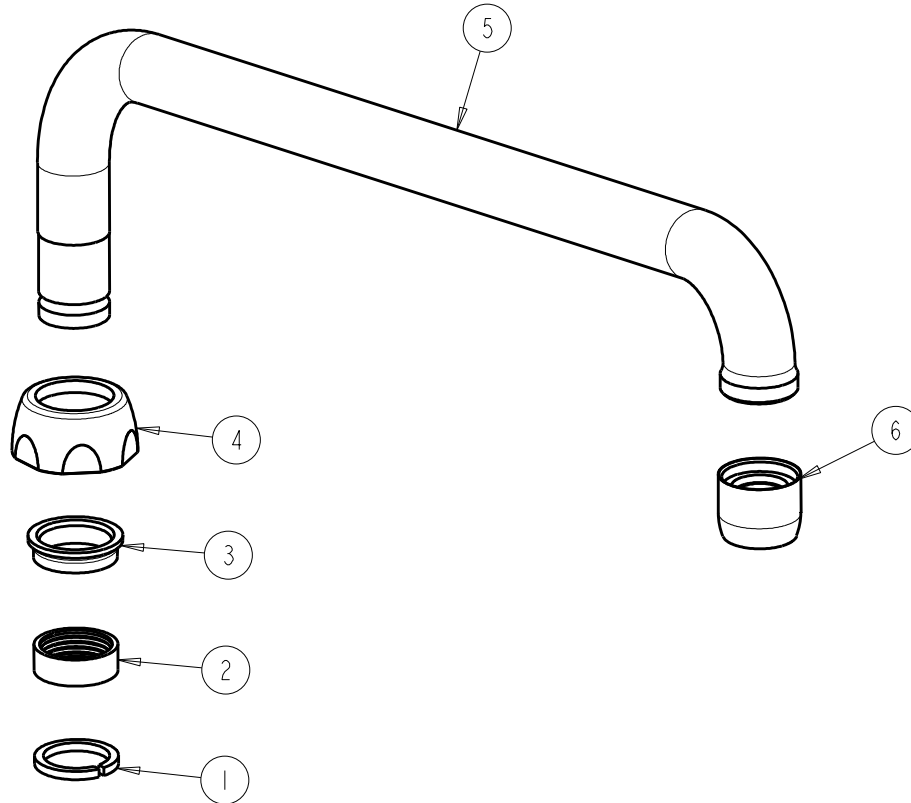

a Geberit company

2100 South Clearwater Drive
Des Plaines, IL 60018
Phone: 847-803-5000
Fax: 847-803-5454
www.chicagofaucets.com

REPAIR PARTS

BY: JAR DATE: 04-17-14

CHK:SID REV:

FITTING NO.

L12JKABCP

SUBMITTED MODEL NO.

ITEM NO.

FOR TECHNICAL ASSISTANCE
1-800-TEC-TRUE (1-800-832-8783)

ITEM	PART NO.	DESCRIPTION
1	1-026JKRBF	SPOUT RING
2	1-006JKNF	SPOUT PACKING
3	1-104JKNF	SPOUT GLAND
4	1100-208JKCP	NUT, SPOUT 1-1/16-18 UNEF
5	-----	TUBE SPOUT (NOT SOLD SEPARATELY)
6	E3JKABCP	OUTLET, AERATOR 2.2 GPM