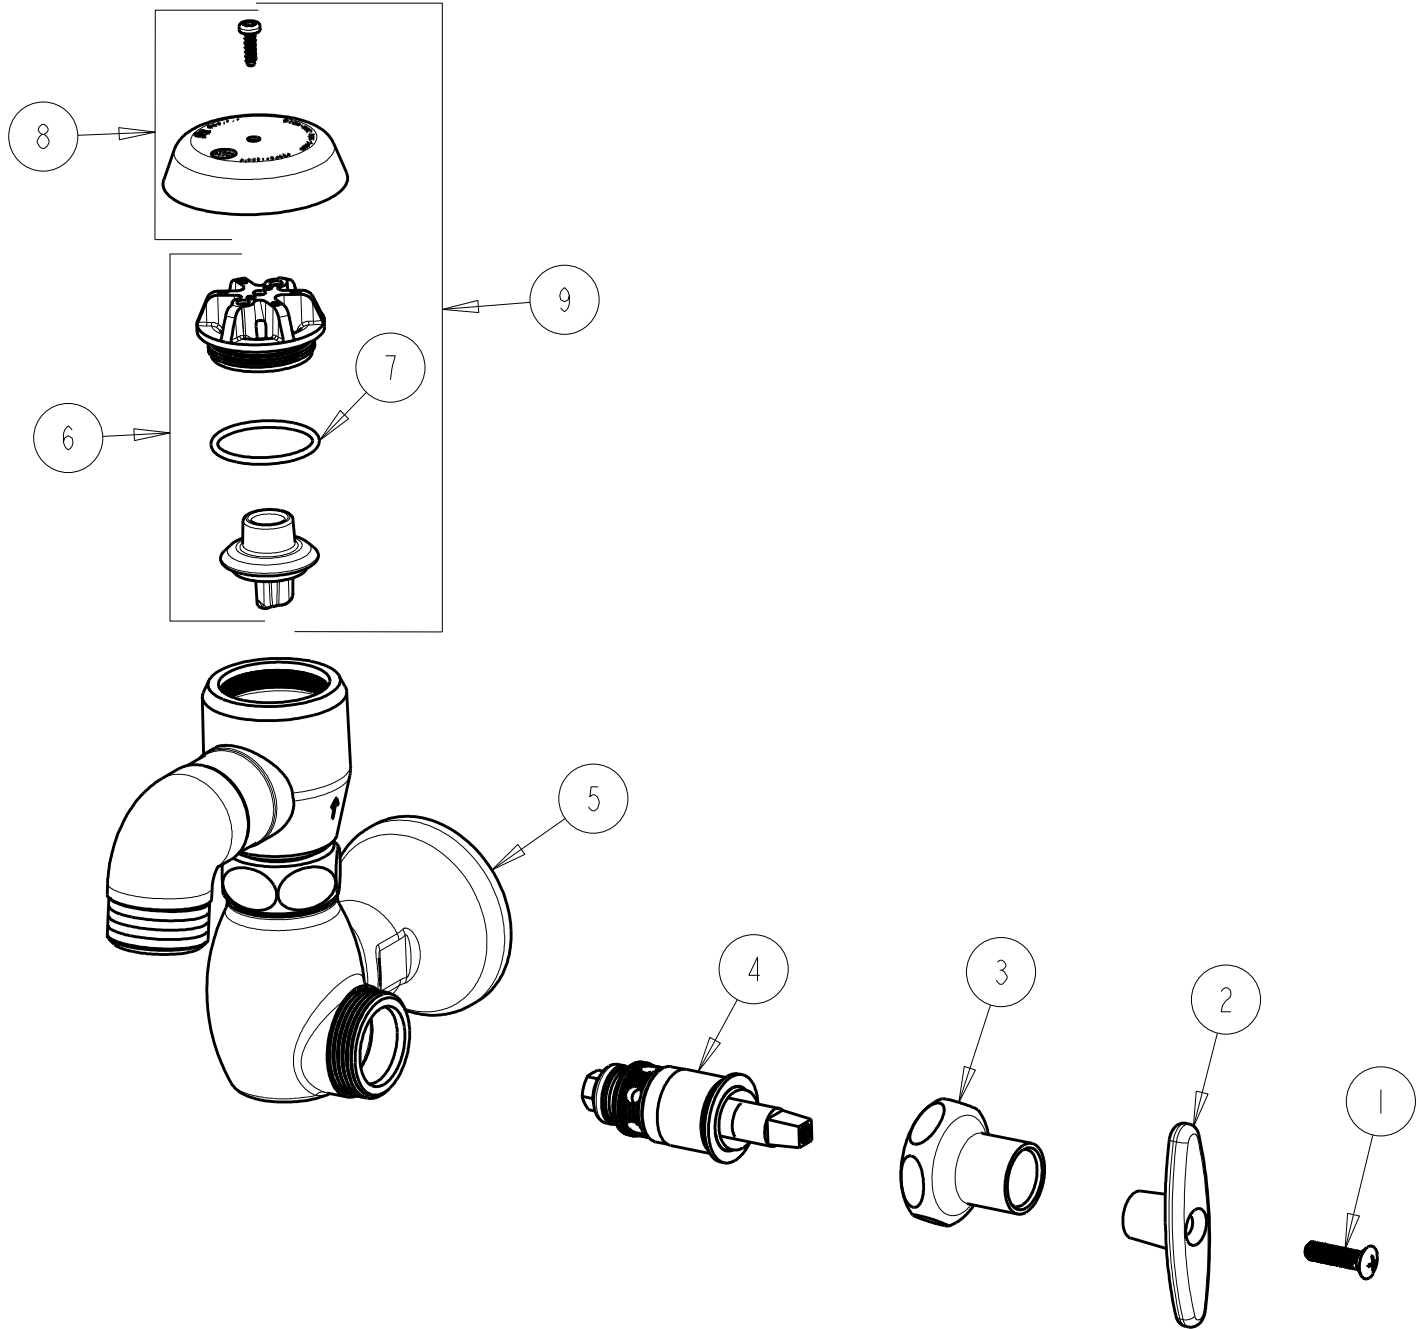

CHICAGO FAUCETS 

a Geberit company

2100 South Clearwater Drive
Des Plaines, IL 60018
Phone: 847-803-5000
Fax: 847-803-5454
www.chicagofaucets.com

REPAIR PARTS

BY: SID DATE: 01-09-08

CHK:  REV: 08-17-12

FITTING NO.

952-CP

SUBMITTED MODEL NO.

ITEM NO.

FOR TECHNICAL ASSISTANCE
1-800-TEC-TRUE (1-800-832-8783)

ITEM	PART NO.	DESCRIPTION
1	250-093JKRCF	SCREW
2	293-006JKRCF	TEE HANDLE (INCLUDES SCREW)
3	1-246JKCP	NUT, CAP LOOSE KEY 1-1/8-18 UNEF
4	217-XTLHJKNF	CARTRIDGE, SLO-COMPRESSION (LH)
5	---	VALVE BODY (NOT SOLD SEPARATELY)
6	892-302KJKNF	VACUUM BREAKER REPAIR KIT
7	80-007JKNF	O RING 0.989 X .070
8	892-254JKCP	VACUUM BREAKER COVER w/SCREW
9	892-402KJKNF	KIT, VACUUM BREAKER ASSEMBLY