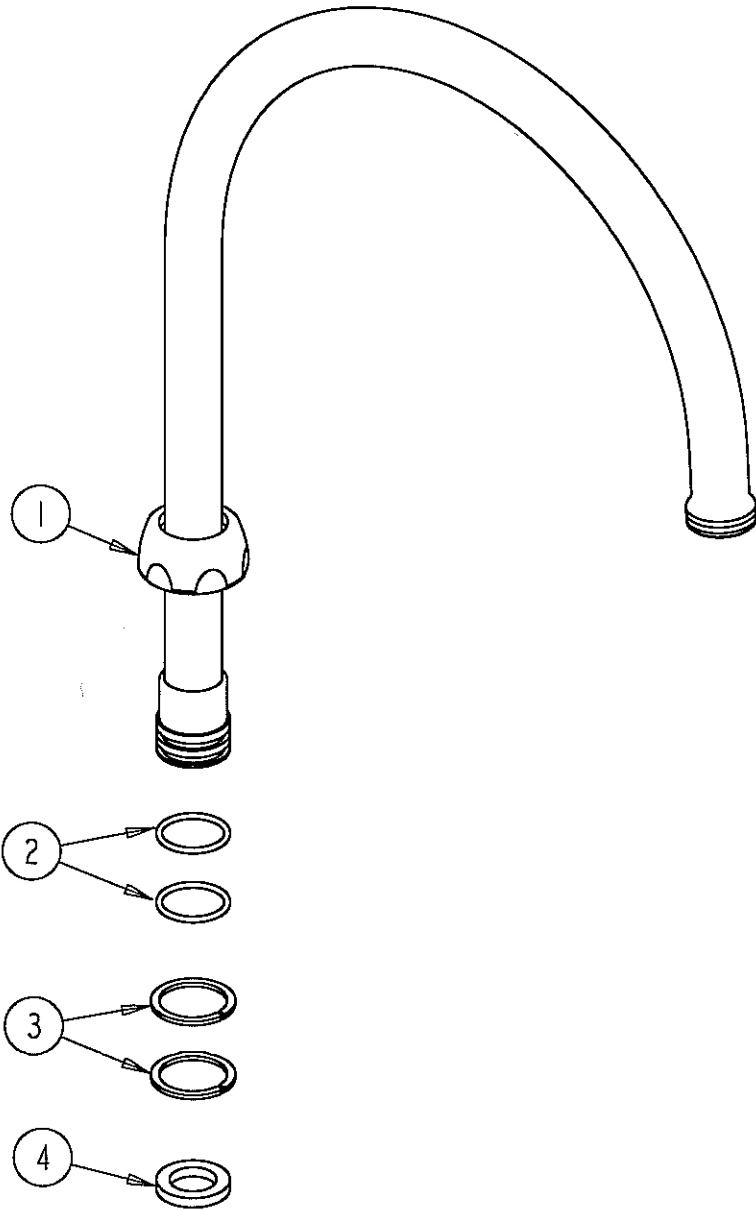

PARTS LIST

**CHICAGO
FAUCETS**
Last As Long As the Building

FINISH: CHROME OR BRASS
DATE: 2-7-97

GN8A

ITEM NO.	PART NO.	DESCRIPTION
1	1100-208	SPOUT NUT
2	50-035	O-RING
3	50-036	SPLIT WASHER
4	340-004	CELCON WASHER