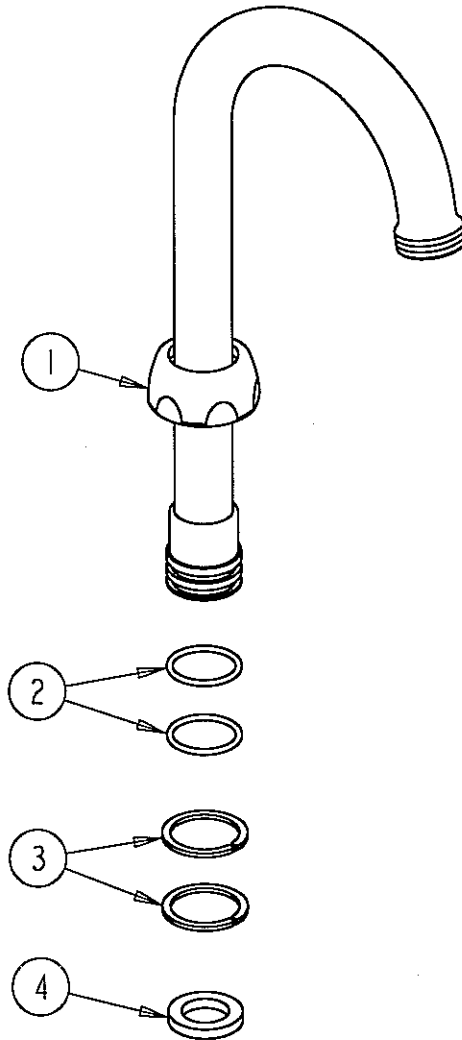

PARTS LIST

CHICAGO FAUCETS
Last As Long As The Building

FINISH: CHROME OR BRASS
DATE: 2-7-97

GNIA

ITEM NO.	PART NO.	DESCRIPTION
1	1100-208	SPOUT NUT
2	50-035	O-RING
3	50-036	SPLIT WASHER
4	340-004	CELCON WASHER