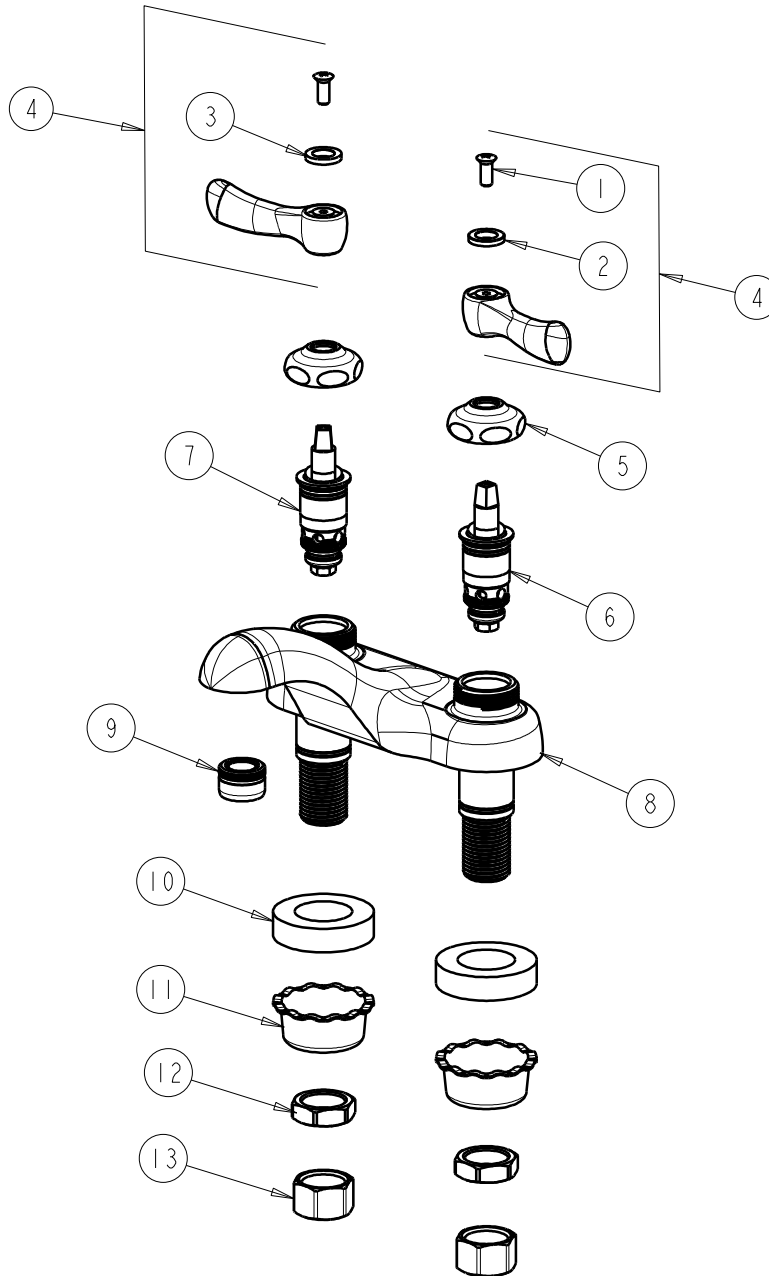

CHICAGO FAUCETS
a Geberit company

2100 South Clearwater Drive
Des Plaines, IL 60018
Phone: 847-803-5000
Fax: 847-803-5454
www.chicagofaucets.com

REPAIR PARTS

FITTING NO.

802-ABCP

SUBMITTED MODEL NO.

ITEM NO.

FOR TECHNICAL ASSISTANCE
1-800-TEC-TRUE (1-800-832-8783)

BY: SID DATE: 10-28-08

CHK: *[Signature]* REV:

ITEM	PART NO.	DESCRIPTION	ITEM	PART NO.	DESCRIPTION
1	420-010JKRCF	SCREW, 10-32 UNC PH 1/2	8	---	VALVE BODY NOT SOLD SEPARATELY
2	633-123JKNF	INDEX BUTTON (BLUE)	9	E12JKCP	SOFTFLO OUTLET
3	633-023JKNF	INDEX BUTTON (RED)	10	555-313JKNF	WASHER
4	390-PRJKCP	LEVER HANDLE ASSEMBLY (PAIR)	11	1797-114JKNF	BASIN COCK WASHER
5	1-214JKCP	CAP	12	49-004JKRBF	LOCKNUT
6	AB1-099XTJKNF	QUATURN UNIT (RH)	13	49-005JKRBF	COUPLING NUT
7	AB1-100XTJKNF	QUATURN UNIT (LH)			