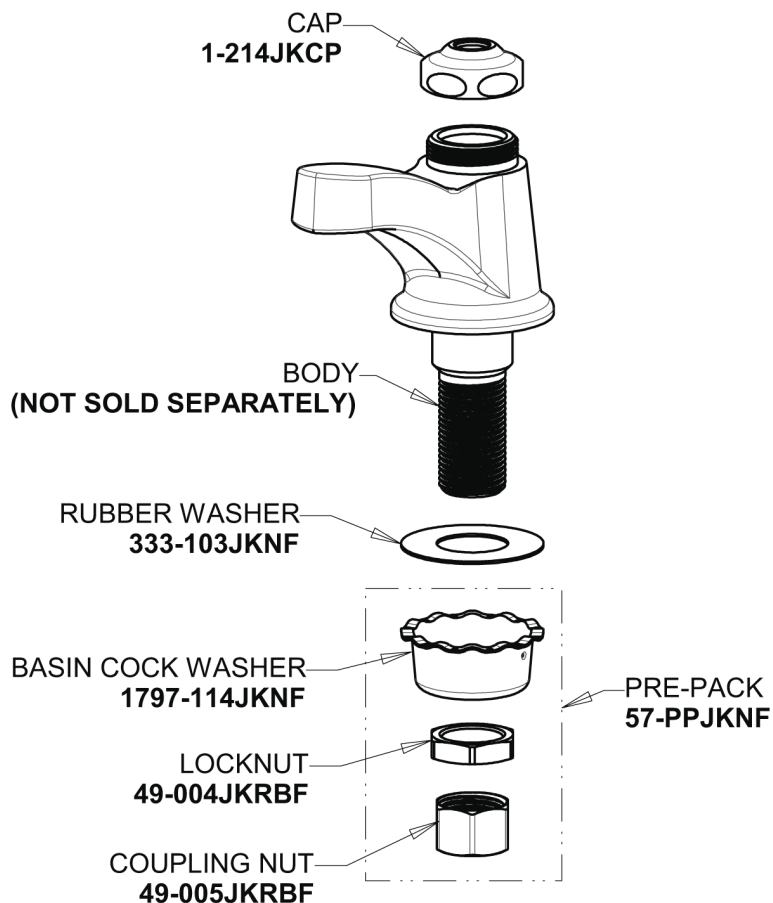

Repair Parts

700-COLDXKABCP

Single Supply Cold Water Sink Faucet

CHICAGO FAUCETS®

Geberit Group

Base Parts:

2.2 GPM (8.3 L/min) Softflo Aerator
E12JKABCP

3" Cross Handle with Blue (Cold) Index Button
633-COLDJKCP

Ceramic 1/4-Turn Cartridge (left hand)
1-100XKJKABNF

For Technical Assistance:

Phone: 800-TEC-TRUE (832-8783)

Email: techsupport.us@chicago faucets.com

2100 South Clearwater Drive

Des Plaines, IL 60018

Phone: 847-803-5000