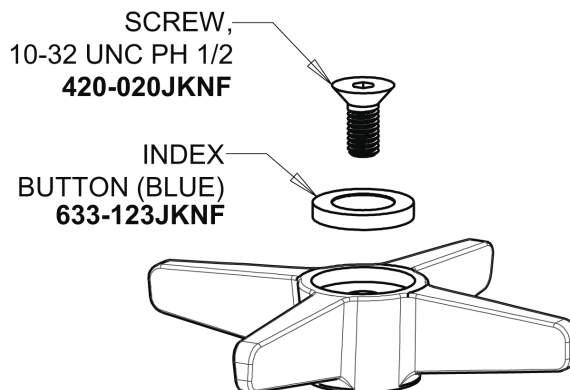

Repair Parts

700-COLDXKABCP

Single Supply Cold Water Sink Faucet

CHICAGO FAUCETS®

Geberit Group

Base Parts:

2.2 GPM (8.3 L/min) Softflo Aerator
E12JKABCP

3" Cross Handle with Blue (Cold) Index Button
633-COLDJKCP

Ceramic 1/4-Turn Cartridge (left hand)
1-100XKJKABNF

For Technical Assistance:

Phone: 800-TEC-TRUE (832-8783)

Email: techsupport.us@chicago faucets.com

2100 South Clearwater Drive

Des Plaines, IL 60018

Phone: 847-803-5000