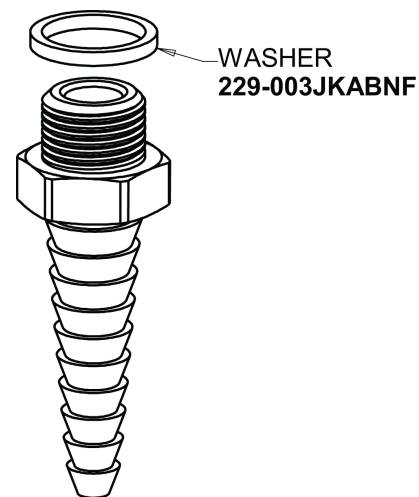

Repair Parts

947-GN8BVBE7CP

Hot and Cold Water Inlet Faucet with Vacuum Breaker

CHICAGO FAUCETS®

Geberit Group

Base Parts:

4-Arm Handle 204-PRJKCP

Angle 2-1/2" Inlet Supply Arm SSJKABCP

Repair Parts

947-GN8BVBE7CP

Hot and Cold Water Inlet Faucet with Vacuum Breaker

CHICAGO FAUCETS®

Geberit Group

8" Vacuum Breaker Swing Spout GN8BVBJKABCP

Serrated Hose Nozzle E7JKCP

Slow-Compression Cartridge (pair) 217-XTLHJKABNF (left) 217-XTRHJKABNF (right)