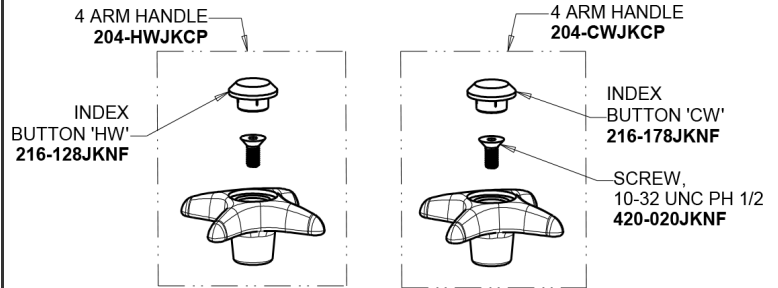

Repair Parts

947-GN8BVBE7CP

Hot and Cold Water Inlet Faucet with Vacuum Breaker

CHICAGO FAUCETS®

Geberit Group

Base Parts:

4-Arm Handle 204-PRJKCP

Angle 2-1/2" Inlet Supply Arm SSJKABCP

Repair Parts

947-GN8BVBE7CP

Hot and Cold Water Inlet Faucet with Vacuum Breaker

CHICAGO FAUCETS®

Geberit Group

8" Vacuum Breaker Swing Spout GN8BVBJKABCP

Serrated Hose Nozzle E7JKCP

Slow-Compression Cartridge (pair) 217-XTLHJKABNF (left) 217-XTRHJKABNF (right)