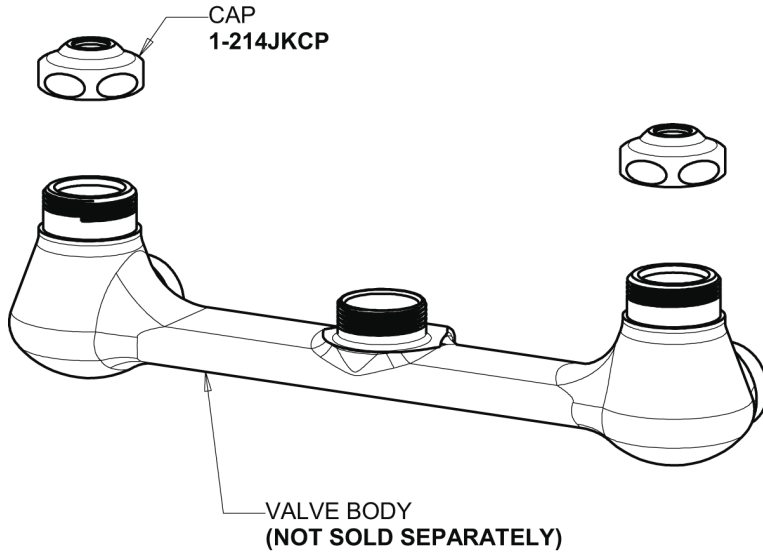

Repair Parts

947-GN8BVBE7CP

Hot and Cold Water Inlet Faucet with Vacuum Breaker

CHICAGO FAUCETS®

Geberit Group

Base Parts:

4-Arm Handle 204-PRJKCP

Angle 2-1/2" Inlet Supply Arm SSJKABCP

Repair Parts

947-GN8BVBE7CP

Hot and Cold Water Inlet Faucet with Vacuum Breaker

CHICAGO FAUCETS®

Geberit Group

8" Vacuum Breaker Swing Spout GN8BVBJKABCP

Serrated Hose Nozzle E7JKCP

Slow-Compression Cartridge (pair) 217-XTLHJKABNF (left) 217-XTRHJKABNF (right)