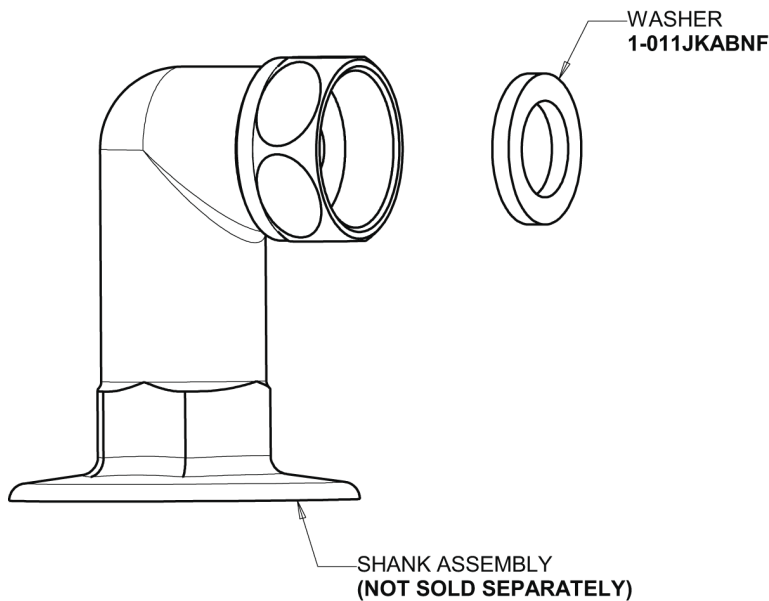

Repair Parts

947-GN8BVBE7CP

Hot and Cold Water Inlet Faucet with Vacuum Breaker

CHICAGO FAUCETS®

Geberit Group

Base Parts:

4-Arm Handle 204-PRJKCP

Angle 2-1/2" Inlet Supply Arm SSJKABCP

Repair Parts

947-GN8BVBE7CP

Hot and Cold Water Inlet Faucet with Vacuum Breaker

CHICAGO FAUCETS®

Geberit Group

8" Vacuum Breaker Swing Spout GN8BVBJKABCP

Serrated Hose Nozzle E7JKCP

Slow-Compression Cartridge (pair) 217-XTLHJKABNF (left) 217-XTRHJKABNF (right)