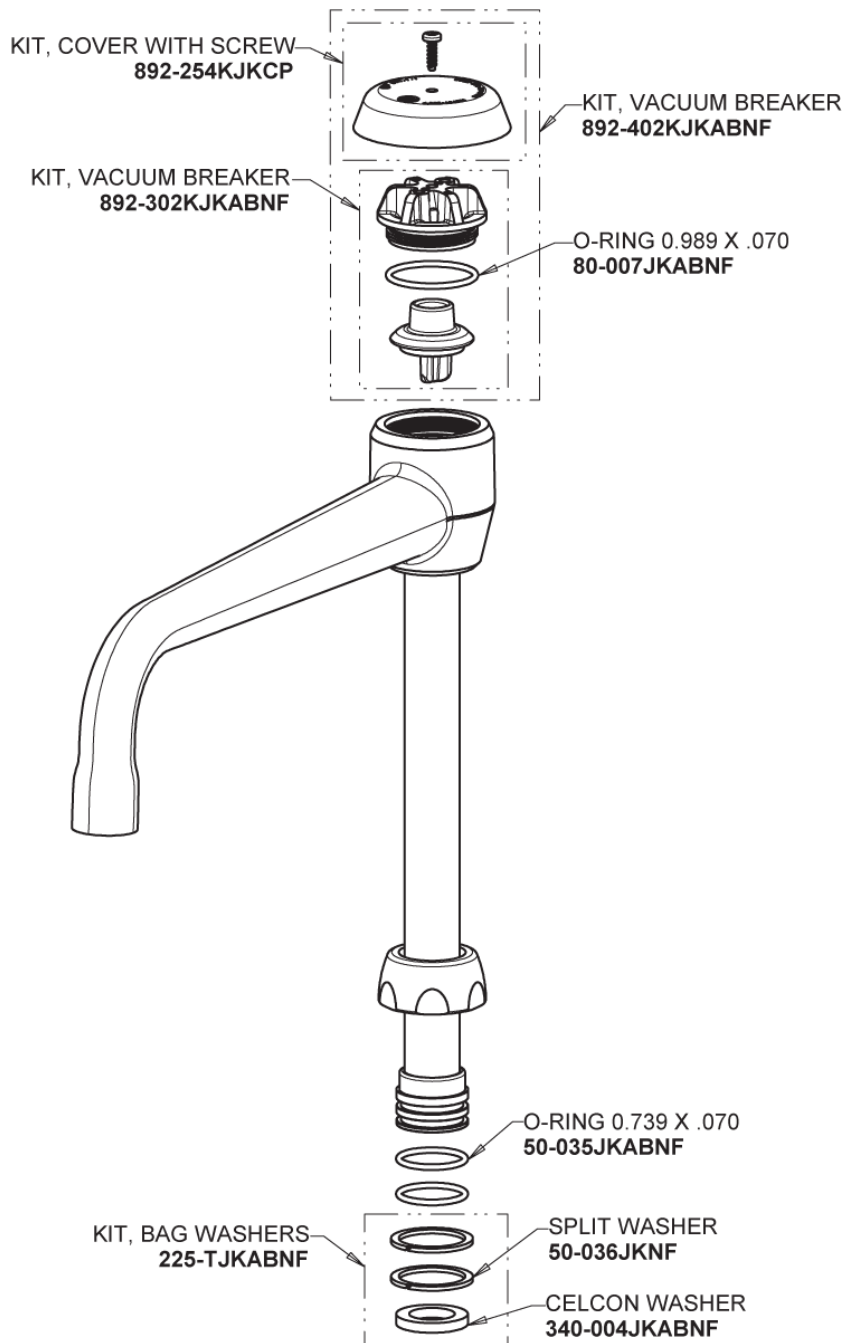

Repair Parts

947-GN8BVBE7CP

Hot and Cold Water Inlet Faucet with Vacuum Breaker

CHICAGO FAUCETS®

Geberit Group

Base Parts:

4-Arm Handle 204-PRJKCP

Angle 2-1/2" Inlet Supply Arm SSJKABCP

Repair Parts

947-GN8BVBE7CP

Hot and Cold Water Inlet Faucet with Vacuum Breaker

CHICAGO FAUCETS®

Geberit Group

8" Vacuum Breaker Swing Spout GN8BVBJKABCP

Serrated Hose Nozzle E7JKCP

Slow-Compression Cartridge (pair) 217-XTLHJKABNF (left) 217-XTRHJKABNF (right)