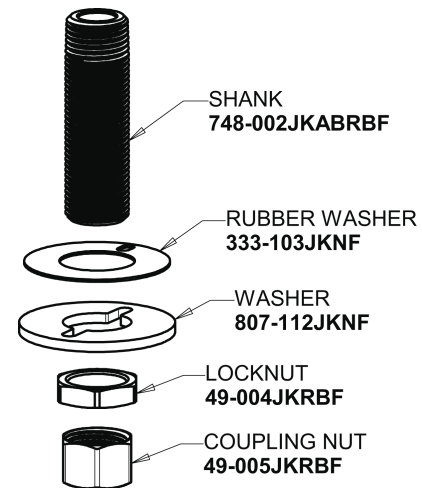

Repair Parts

947-GN8BVBE7CP

Hot and Cold Water Inlet Faucet with Vacuum Breaker

CHICAGO FAUCETS®

Geberit Group

Base Parts:

4-Arm Handle 204-PRJKCP

Angle 2-1/2" Inlet Supply Arm SSJKABCP

Shank Assembly 748-002JKABRBF

For Technical Assistance:

Phone: 800-TEC-TRUE (832-8783)

Email: techsupport.us@chicago faucets.com

2100 South Clearwater Drive

Des Plaines, IL 60018

Phone: 847-803-5000

chicago faucets.com

Repair Parts

947-GN8BVBE7CP

Hot and Cold Water Inlet Faucet with Vacuum Breaker

CHICAGO FAUCETS®

Geberit Group

8" Vacuum Breaker Swing Spout GN8BVBJKABCP

Serrated Hose Nozzle E7JKCP

Slow-Compression Cartridge (pair) 217-XTLHJKABNF (left) 217-XTRHJKABNF (right)