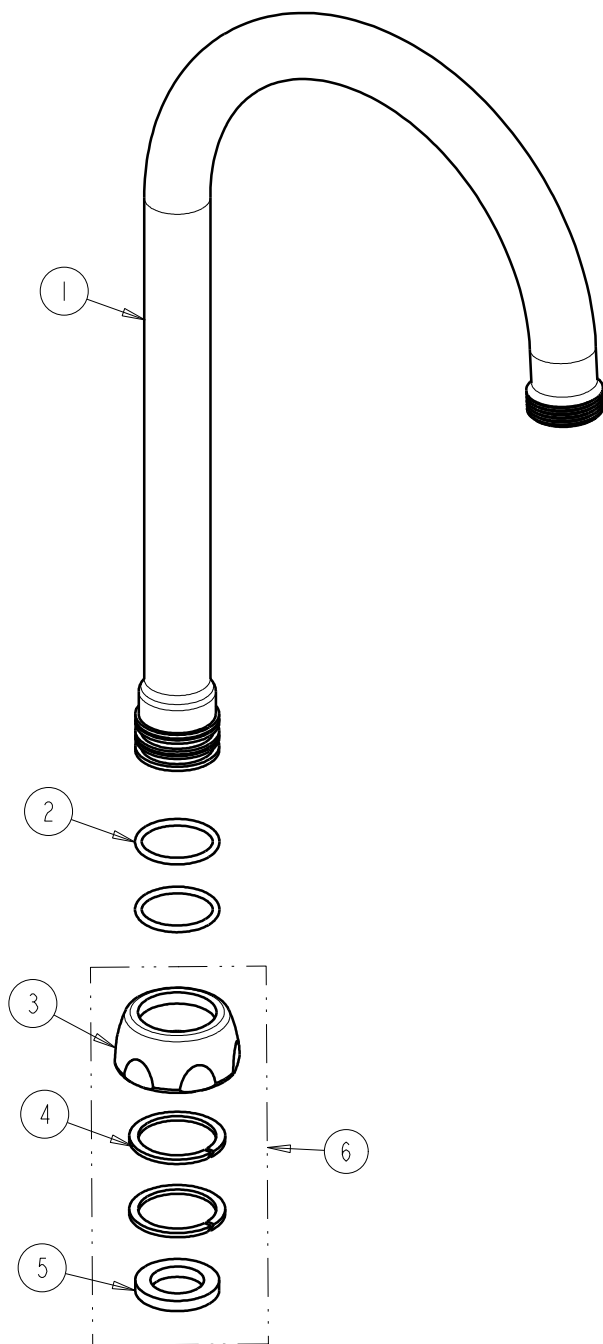

CHICAGO FAUCETS
 a Geberit company

2100 South Clearwater Drive
 Des Plaines, IL 60018
 Phone: 847-803-5000
 Fax: 847-803-5454
 www.chicagofaucets.com

REPAIR PARTS

BY: SID DATE: 04-28-10
 CHK: *[Signature]* REV:

FITTING NO.
GN2AJKABCP
 SUBMITTED MODEL NO.

FOR TECHNICAL ASSISTANCE
 1-800-TEC-TRUE (1-800-832-8783)

ITEM NO.

| ITEM | PART NO. | DESCRIPTION |
|------|--------------|---------------------------|
| 1 | ---- | TUBE SPOUT |
| 2 | 50-035JKNF | O RING 0.739 X .070 |
| 3 | 1100-208JKCP | NUT, SPOUT 1-1/16-18 UNEF |
| 4 | 50-036JKNF | SPLIT WASHER |
| 5 | 340-004JKNF | CELCON WASHER |
| 6 | 226-TJKCP | KIT, BAG WASHERS AND NUT |