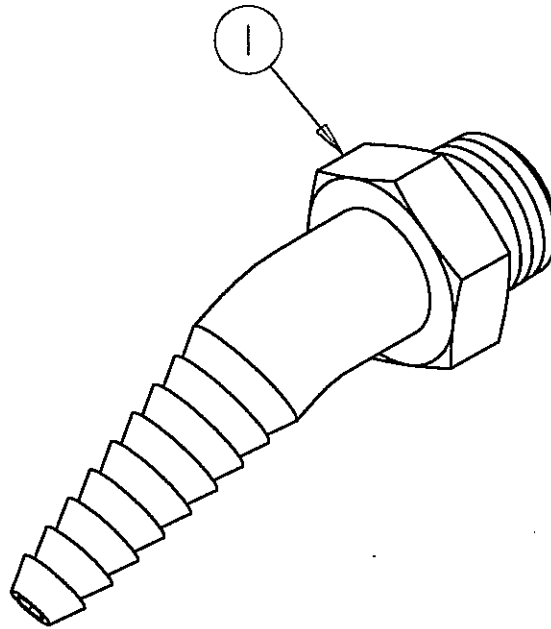

PARTS LIST

BY: SID
CHK'D: AT

FINISH: CHROME PLATE
DATE: 06-18-02

E7XT

ITEM NO.	PART NO.	DESCRIPTION
1	E7XT	LAB NOZZLE OUTLET